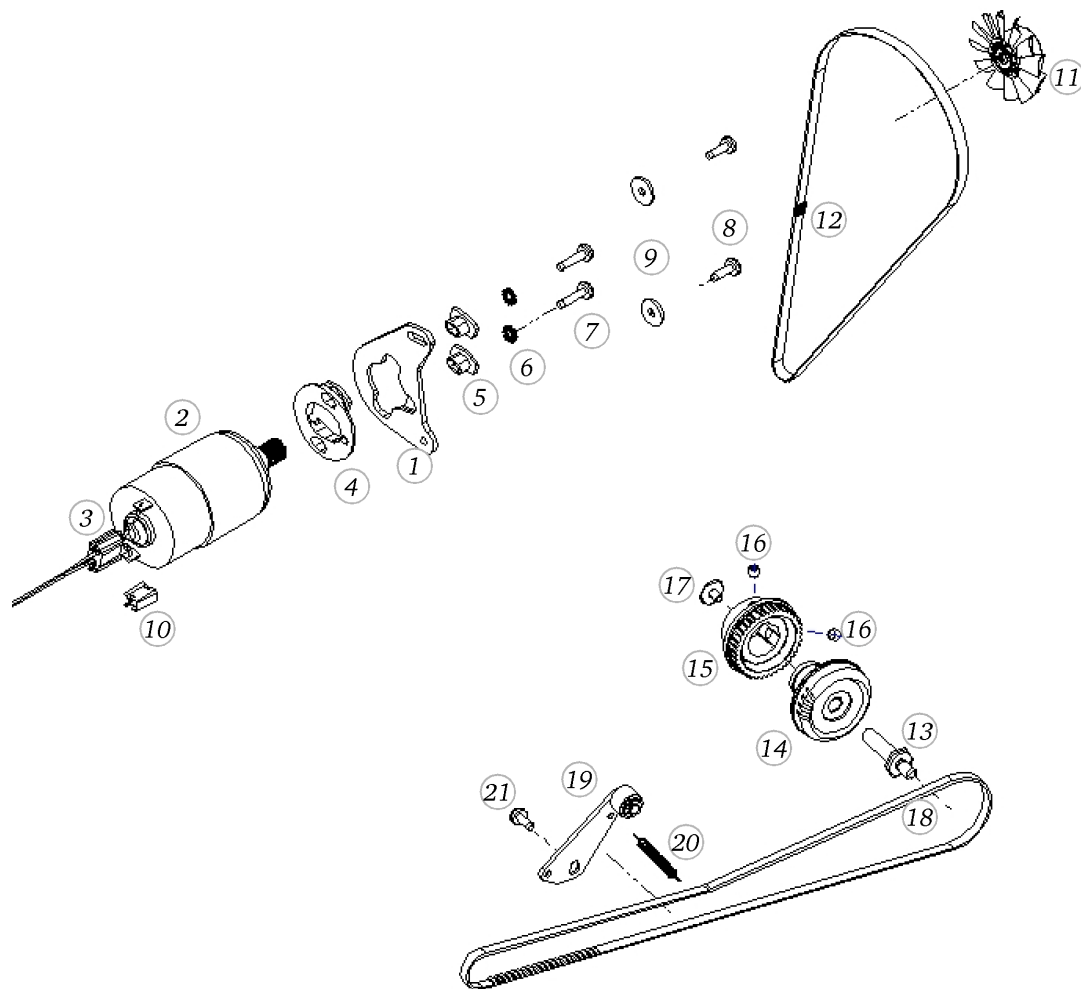

Pos	Item number	Description
1	0088495000	Motor Support
2	0078847203	DRIVER MOTOR CPL
3	0038537102	MOTOR CABLE CPL
4	0078985100	Cuff
4	0078985200	Cuff
5	0078995100	Bushing
5	0078995200	Bushing
6	23350653++	Curved Spring Washe d4.3xD8xs0.5
7	0078865045	Socket Pan Head Thread Forming Screws M4x16 DIN7500 - BN13916 Art-No. 2027615
8	0078865044	Socket Pan Head Thread Forming Screws M4x12 DIN7500 - BN13916 Art-No. 2027607
9	22954313++	Washer d4.2xD14xs1.5
10	0048315000	Clamp
11	0304355200	MOTOR FAN
12	0079035002	BELT STD-554-S2M-6
13	0309375000	SHUTTLE DRIVER AXLE
14	0309405000	BEVEL GEAR
15	0309387000	BELT DRIVE WHEEL CPL.
16	0078685072	Hexalobular Socket Set Screws M5x0,5x5
17	0000645100	SCREW
18	0309555100	TOOTHED BELT HTD-615-3M-5
19	0311227000	BELT TENSION CPL.
20	25604303++	TENSION SPRING
21	0078865043	Socket Pan Head Thread Forming Screws M4x10 DIN7500 - BN13916 Art-No. 2027593