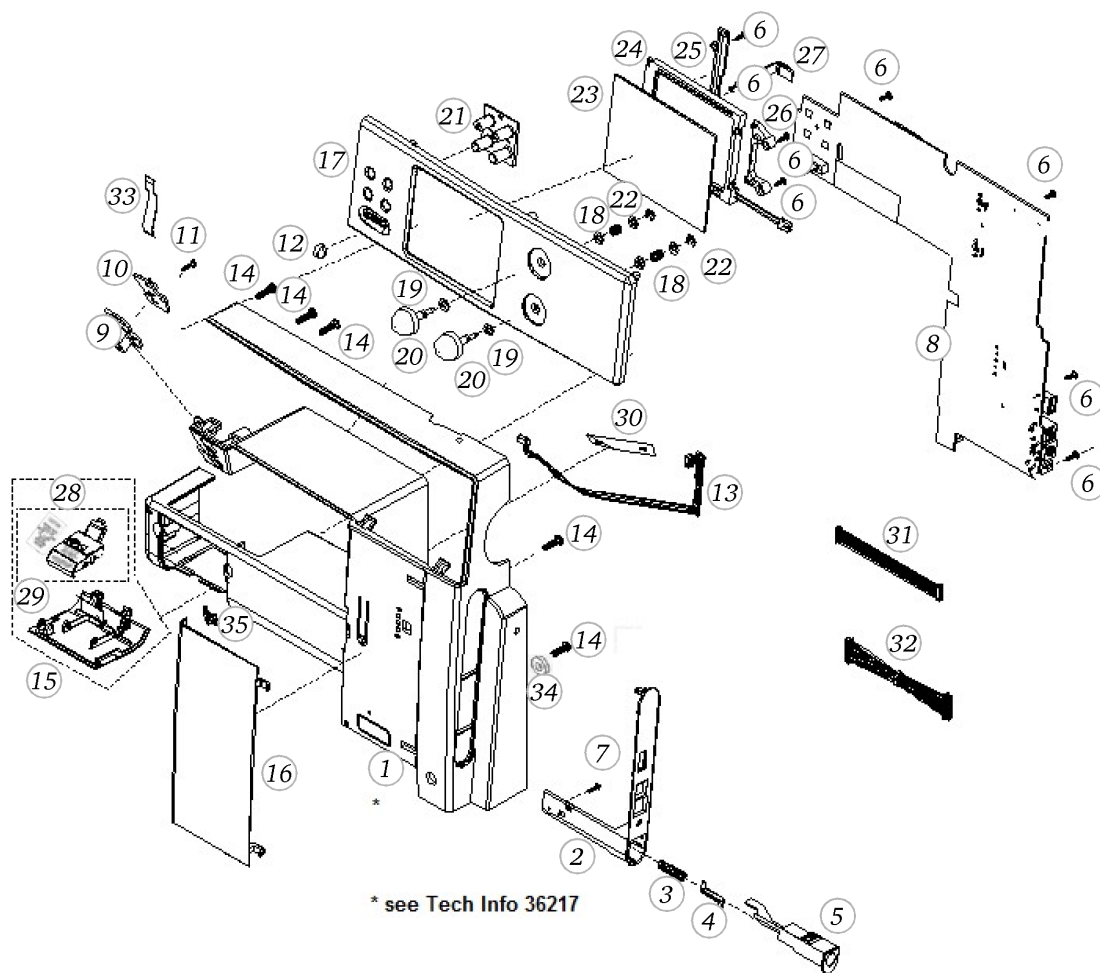

BERNINA artista 640

Front cover

Pos	Item number	Description
32	0311345000	CABLE CPL
33	0311355001	FLAT FLEXIBLE CABLE
34	22954113++	Flat Washers 4.2/9x1 black
35	0321337000	THREAD CUTTER CPL