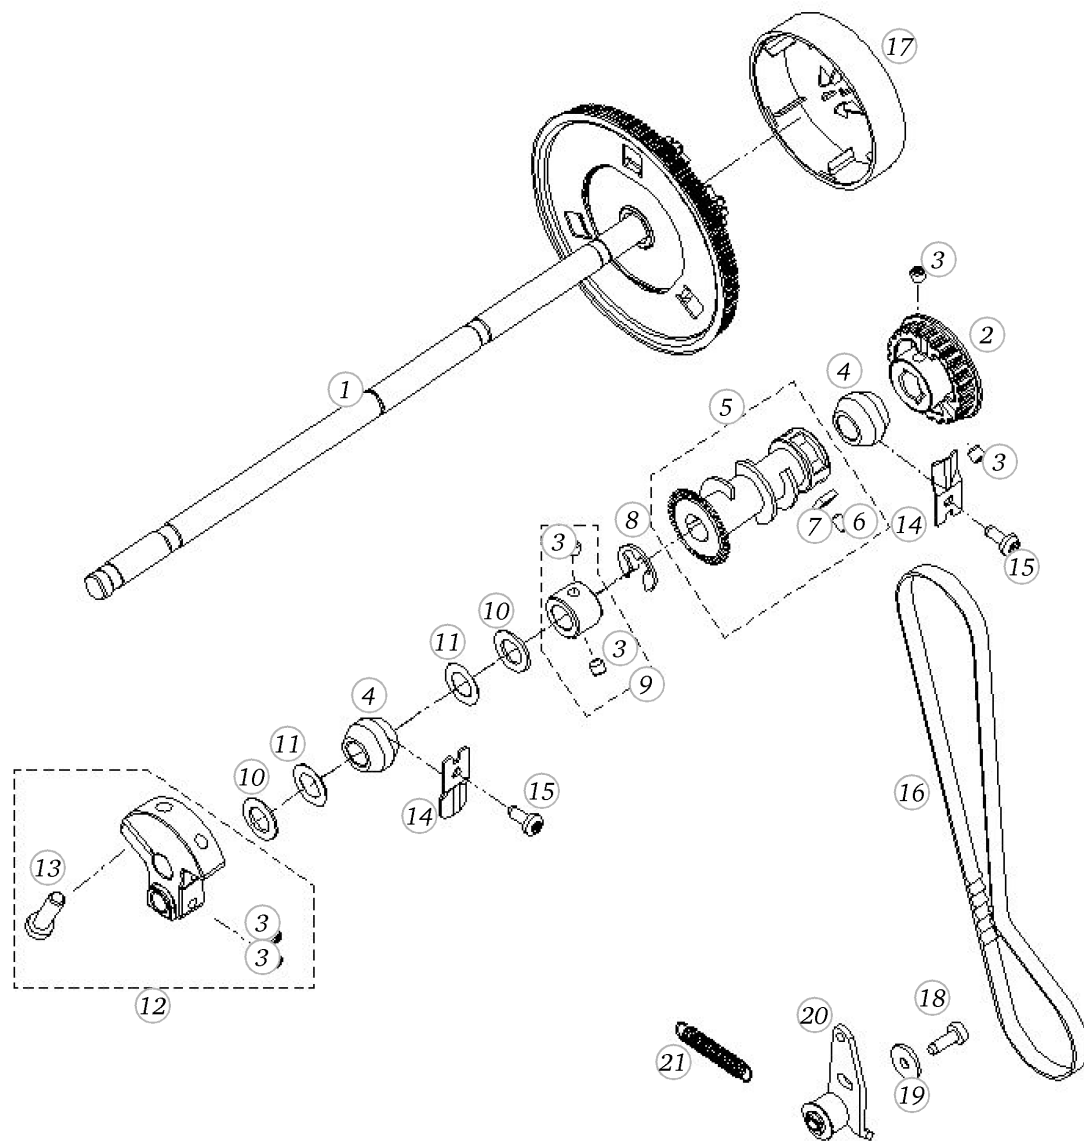

Pos	Item number	Description
1	0077797002	MAINSHAFT CPL.
2	0019947301	BELT DRIVE 24 TEETH
3	0078685072	Hexalobular Socket Set Screws M5x0,5x5
4	0078235002	Bearing 10
5	0311147000	SYNCHRO DISC CPL
6	0078665043	Hexalobular Socket Set Screws M4x6 ISO 4026 - BN11493 Art-No. 3060208
7	22684183++	Square Thin Nuts M4 DIN 562 - BN145 Art-No. 1092502
8	0079665011	Circlip For Shafts As 9.0, Benzing
9	0077817000	Adjusting Ring Cpl.
10	0078955071	Synthetic Washer 10,3 x 17 x 1
11	303200031+	Washer
12	0077807100	BALANCE PIECE CPL.
13	0077525067	SCREW
14	0077785200	Clamping Claw with slote
14	0077785300	Clamping Claw with slote
15	0078865043	Socket Pan Head Thread Forming Screws M4x10 DIN7500 - BN13916 Art-No. 2027593
16	0079035022	BELT 188 XL
17	0077717000	HAND WHEEL CPL.
18	0078865044	Socket Pan Head Thread Forming Screws M4x12 DIN7500 - BN13916 Art-No. 2027607
19	22954313++	Washer d4.2xD14xs1.5
20	0302147000	BELT STRETCHER PREASSEMBLED
21	25604703++	TENSION SPRING