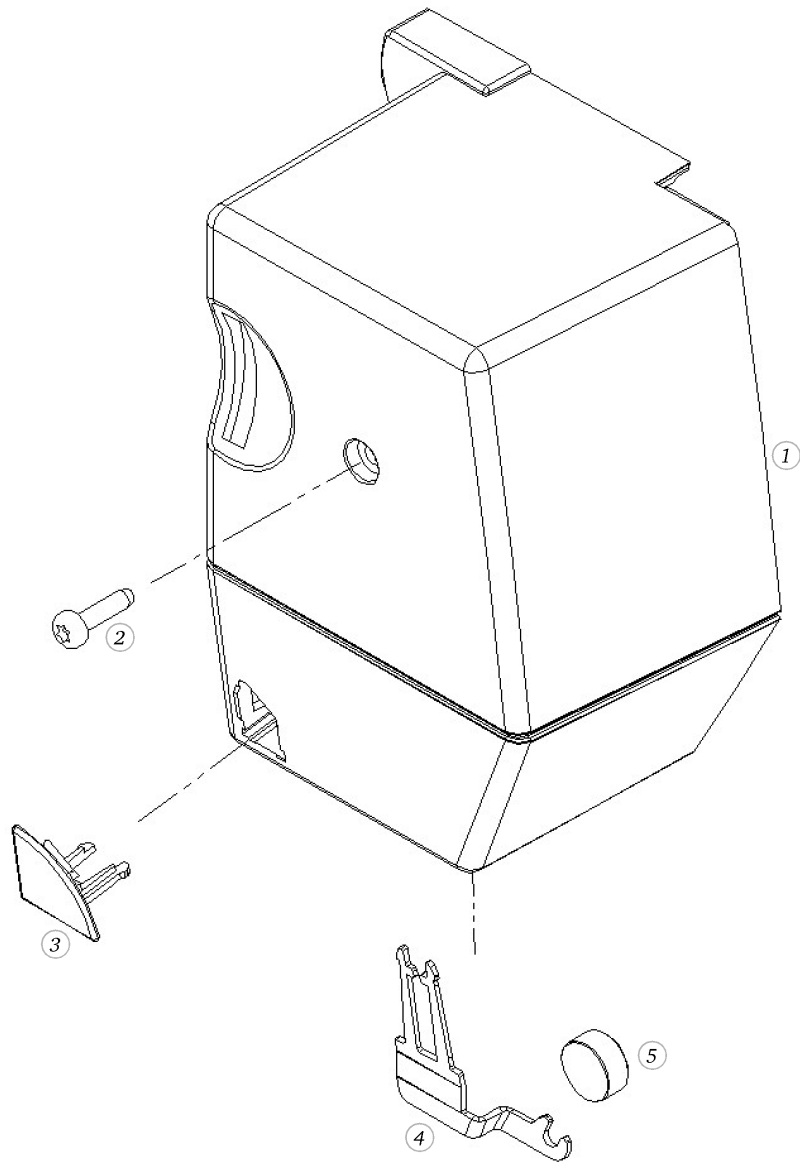

BERNINA artista 640

Head cover

Pos	Item number	Description
1	0309177300	HEAD COVER PREASS ASA
2	0078865045	Socket Pan Head Thread Forming Screws M4x16 DIN7500 - BN13916 Art-No. 2027615
3	0301007000	THREAD CUTTER CPL
4	0338537002	LENS SUPPORT A180 - A730
5	0079795201	Cap