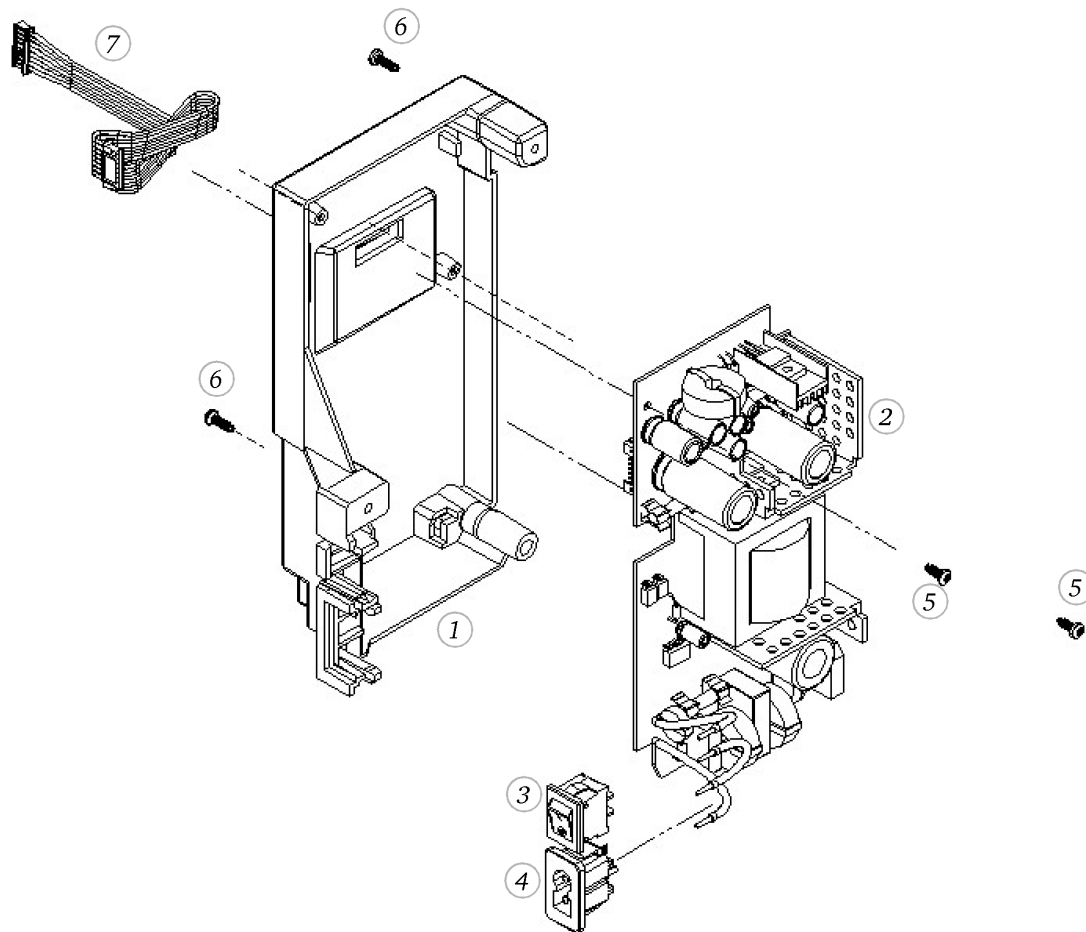

BERNINA artista 640

Front cover

Pos	Item number	Description
32	0311345000	CABLE CPL
33	0311355001	FLAT FLEXIBLE CABLE
34	22954113++	Flat Washers 4.2/9x1 black
35	0321337000	THREAD CUTTER CPL

Pos	Item number	Description
1	0324327000	REAR COVER ASS.ASA
2	0300725000	Bumpons
3	0049017012	HANDLE CPL
4	0315805000	CONCLUSION CAP
5	0302095100	BOLT
6	0049025101	SPOOL SUPPORT
7	0011695000	steel ball G40
8	0325815000	SPRING
9	0303355000	SPOOL SUPPORT PIN TURNING
10	0309667400	thread guide cpl.
11	0329895011	delta pt pan head screw with torx 3x 8
12	0048497200	BOBBIN WINDER THREAD TENSION CPL.
13	23501153++	Circlips For Shafts d1 3.2 DIN6799 - BN809 Art-No.1284649
14	0310495000	EYE HOOK
15	0014665000	DAMPING SHEET
16	0316145100	INSULATION MAT
17	0078865045	Socket Pan Head Thread Forming Screws M4x16 DIN7500 - BN13916 Art-No. 2027615
18	0302195001	TORX SCREW DT

Pos	Item number	Description
1	0309195000	PRINT COVER
2	1027957001	SMPS cpl. B5xx
2	1027957101	Power supply cpl. B5xx (LUN)
3	0304745000	I/O-switch vertically
4	0304735000	POWER INLET
5	0329895011	delta pt pan head screw with torx 3x 8
6	0329905023	Delta Pt Round Washer Head Screw With Torx M3x10
7	0230447100	Cable Cpl.