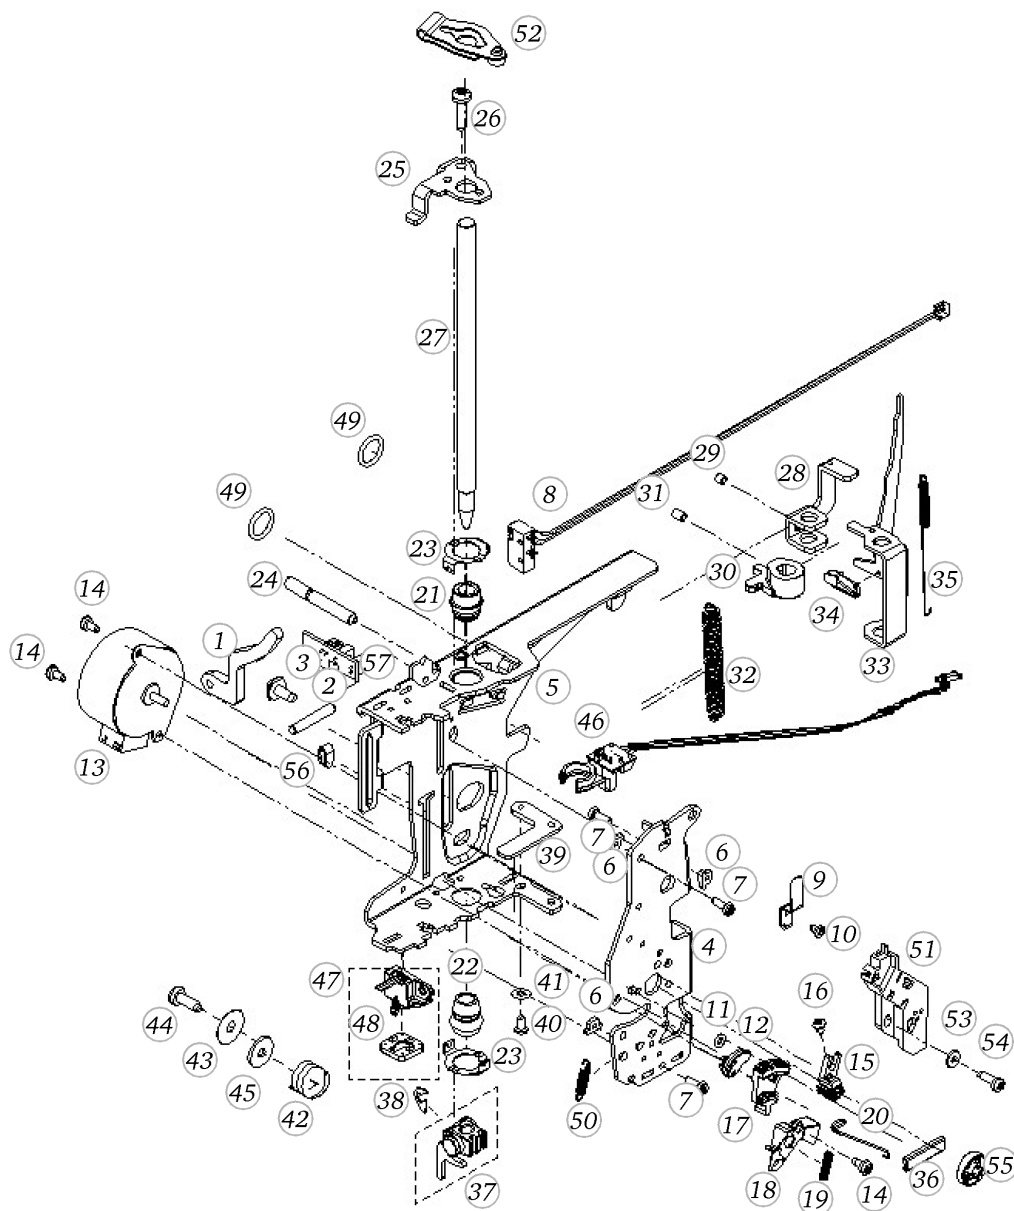

Pos	Item number	Description
57	0230467200	THREADER PRINT CPL.