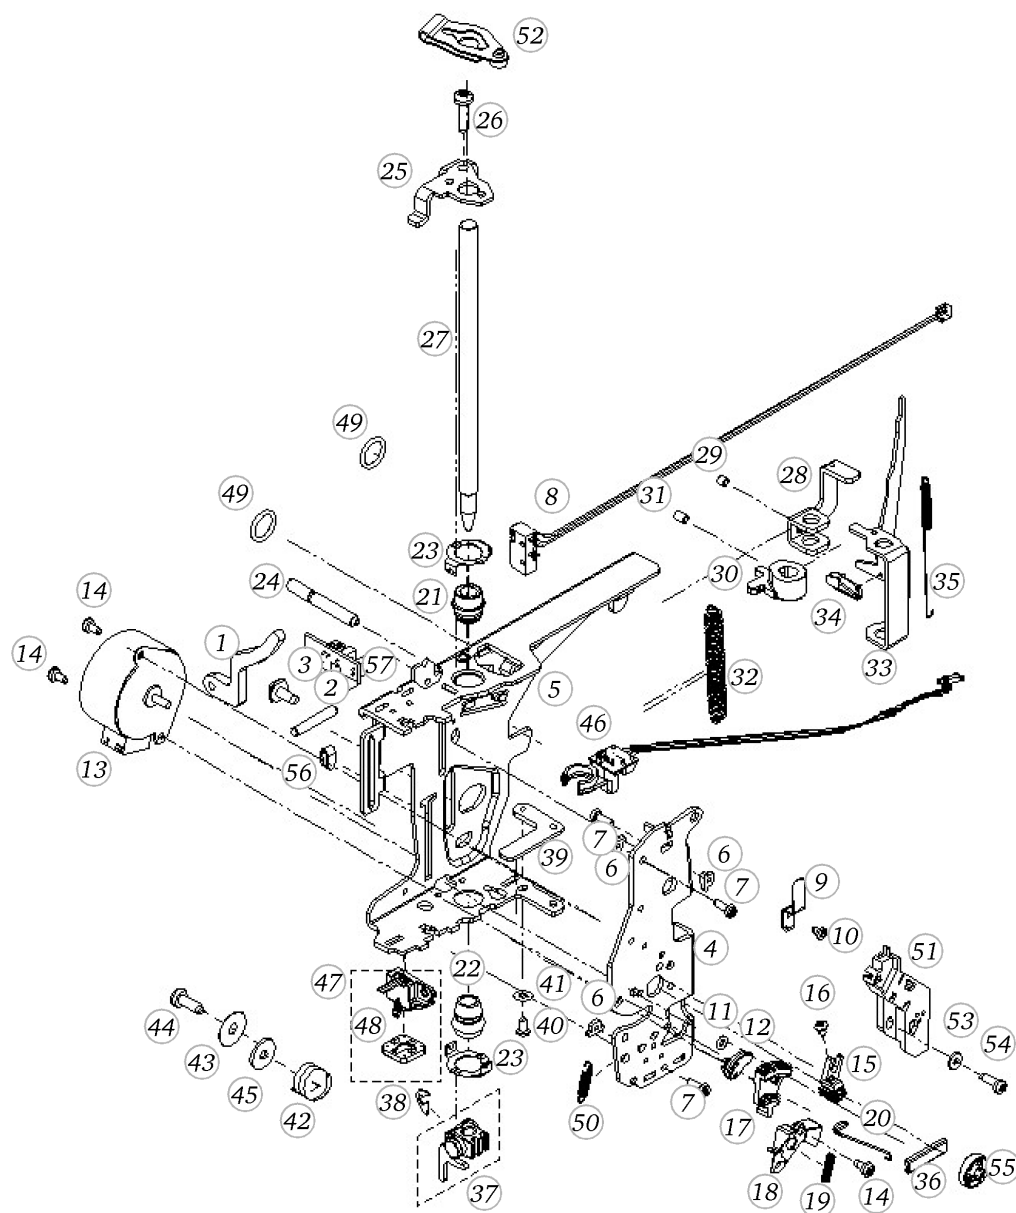

Base plate

Pos	Item number	Description
1	0310057000	BASEPLATE ASSEM
2	0003445000	RUBBER FOOT
3	0316125200	INSULATION MAT
4	0309165300	BASEPLATE COVER
5	0329905022	Delta Pt Round Washer Head Screw With Torx 3x 8
6	0003597000	Adjusting Nut Cpl
7	0078865054	SCREW TORX DUOTAPTITE

BERNINA artista 640

Head cover

Pos	Item number	Description
1	0309177300	HEAD COVER PREASS ASA
2	0078865045	Socket Pan Head Thread Forming Screws M4x16 DIN7500 - BN13916 Art-No. 2027615
3	0301007000	THREAD CUTTER CPL
4	0338537002	LENS SUPPORT A180 - A730
5	0079795201	Cap

Headplate

Pos	Item number	Description
1	0075685300	LIFTING LEVER
2	0082255008	PIN D 4.0X24
3	0078885043	Button Head Screw Torx Dt M4x10
4	0310765000	SWING PLATE - FRONT
5	0310757200	SWING PLATE - BACK CPL
6	0023355000	Special Nut M3
7	0077525032	Head Cap Screw Torx M3x8 ISO 14580 - BN4850 Art-No. 1145932
8	0087677205	MICRO SWITCH WITH CABEL CPL.
9	0312295000	CLAMPING YOKE
10	0078865021	Socket Pan Head Thread Forming Screws M2.5 x 4
11	0030735005	O-ring Seal D3/d1.5 70±5 IRHD NBR 70,5 / 5 P DIN3771
12	0315215000	Clip
13	0078355006	STEPPING MOTOR
14	0078865033	Socket Pan Head Thread Forming Screws M3x6 DIN7500 - BN13916 Art-No. 2027534
15	0316215000	Gear
16	0032465031	Socket Button Head Screws M3x 5 ISO 7380-1 - BN6404 Art-No. 3148113
17	0316845000	Zz-segment
18	0049065100	ZZ SUPPORT
19	0303595000	Spring
20	0303445000	SPRING
21	0088105000	CALOTTE BUSHING MACHINED
22	0088105101	Calotte Bushing Machined
23	0048875000	Clasp
24	0087145002	BOLT
25	0310775000	CLAMPING SHOE
26	0078865045	Socket Pan Head Thread Forming Screws M4x16 DIN7500 - BN13916 Art-No. 2027615
27	0087335000	PRESSER FOOT BAR 157.5
28	0089225000	LEVER