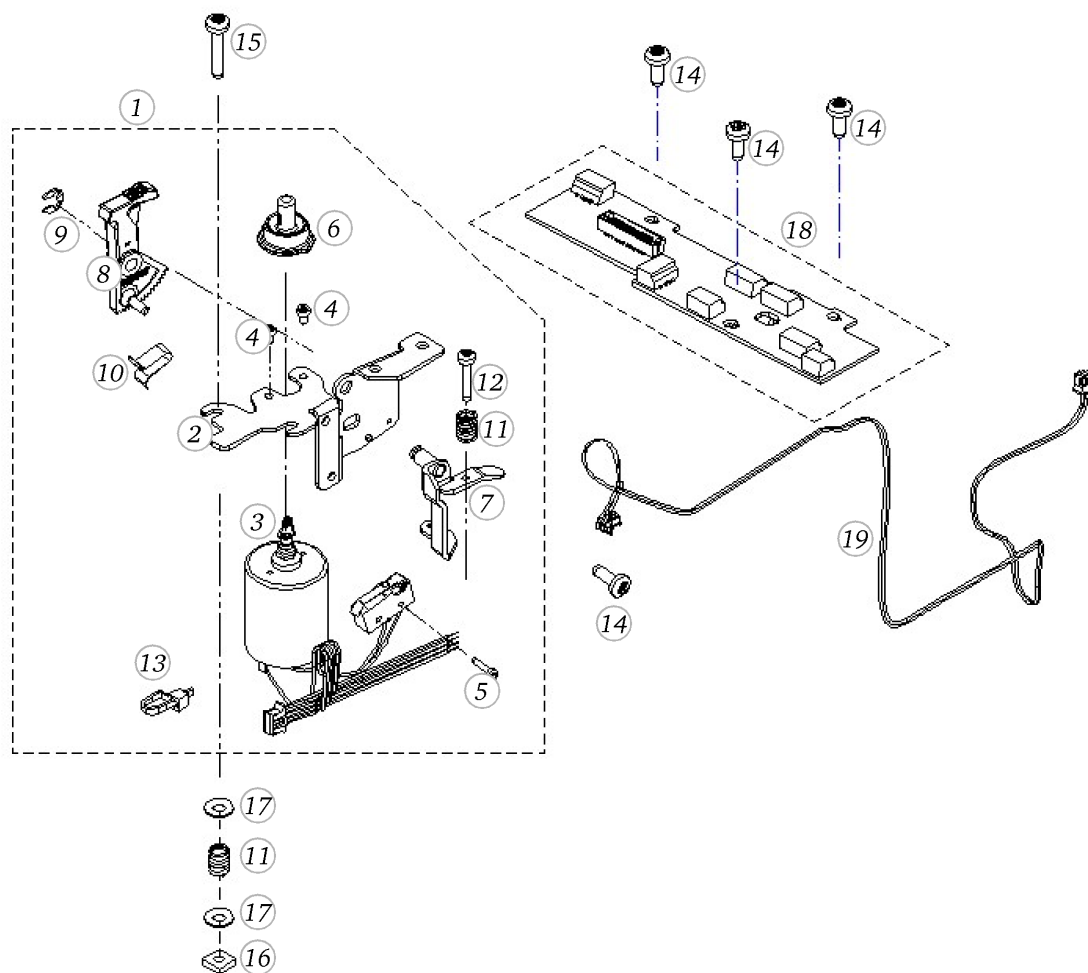

BERNINA artista 640

Bobbinwinder with motor

Pos	Item number	Description
4	0311537002	BOBBIN-WINDER-CPL.
1	0311537202	BOBBIN WINDER CPL.
2	0311515000	WINDER SUPPORT
3	0022577005	BOBBIN-WINDER-MOTOR-CPL.
3	0022577105	BOBBIN WINDER MOTOR CPL.
4	0077525020	SCREW TORX M2.5X4
5	0078865015	Socket Pan Head Thread Forming Screws M2x10 DIN7500 - BN13916 Art-No. 3271298
6	0018437200	Spool Carrier Cpl. white
7	0311527100	Governor Lever Cpl
8	0020077100	BOBBIN WINDER LEVER CPL.
9	23501453++	Circlips For Shafts d1 4 DIN6799 - BN809 Art- No.1284657
10	0077745000	Spring
11	25545003++	Spring
12	0077525035	Head Cap Screw Torx M3x16 ISO 14580 - BN4850 Art-No. 1145967
13	329374030+	CABLE TIE 2,5 x 98mm
14	0078865043	Socket Pan Head Thread Forming Screws M4x10 DIN7500 - BN13916 Art-No. 2027593
15	0078865046	Socket Pan Head Thread Forming Screws M4x20 DIN7500 - BN13916 Art-No. 3070342
16	22683903++	Square Nuts M4 s8x2 bright
17	22955013++	Flat Washer 4.3/10x0.6 black
18	0310647100	P-PRINT CPL.640
19	0230537106	CABLE CPL. 2-POL