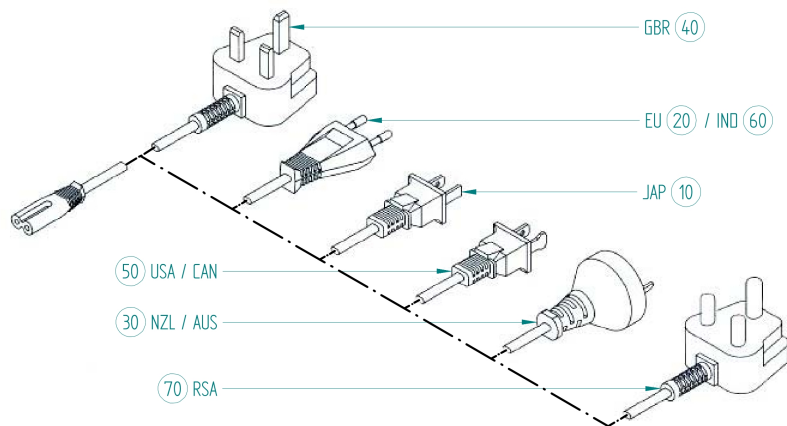

BERNINA artista 640

Power Plug

Pos	Item number	Description
10	0079287004	Power Cord Cpl. Japan
20	0079287303	Power Cord Cpl. Europe
30	0079287002	Power Cord Cpl. New Zealand / Australia
40	0079287001	Power Cord Cpl. Great Britain
50	0079287300	Power Cord Cpl. USA / CAN
60	0079287000	Power Cord India
70	0079287405	Power Cord Cpl. South Africa