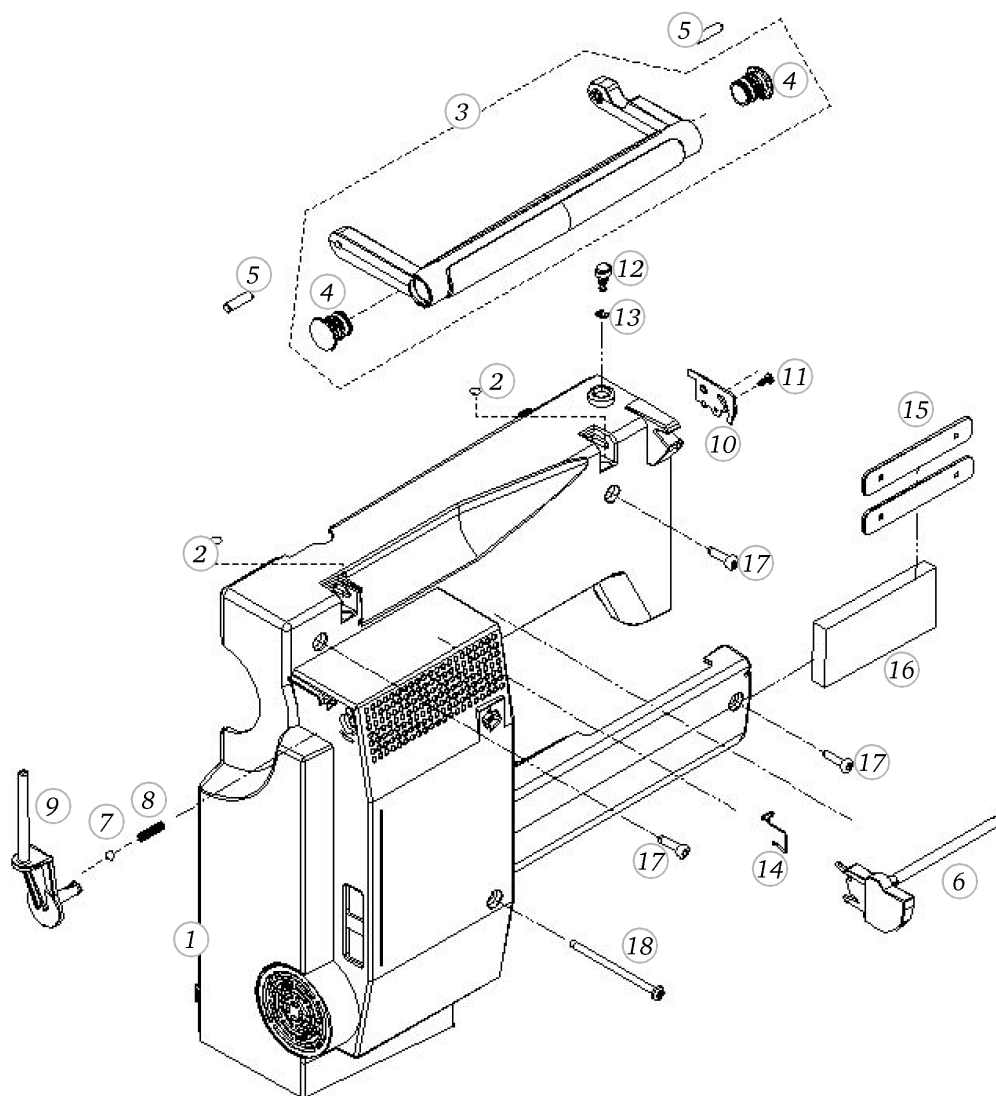

Pos	Item number	Description
1	0324327000	REAR COVER ASS.ASA
2	0300725000	Bumpons
3	0049017012	HANDLE CPL
4	0315805000	CONCLUSION CAP
5	0302095100	BOLT
6	0049025101	SPOOL SUPPORT
7	0011695000	steel ball G40
8	0325815000	SPRING
9	0303355000	SPOOL SUPPORT PIN TURNING
10	0309667400	thread guide cpl.
11	0329895011	delta pt pan head screw with torx 3x 8
12	0048497200	BOBBIN WINDER THREAD TENSION CPL.
13	23501153++	Circlips For Shafts d1 3.2 DIN6799 - BN809 Art-No.1284649
14	0310495000	EYE HOOK
15	0014665000	DAMPING SHEET
16	0316145100	INSULATION MAT
17	0078865045	Socket Pan Head Thread Forming Screws M4x16 DIN7500 - BN13916 Art-No. 2027615
18	0302195001	TORX SCREW DT