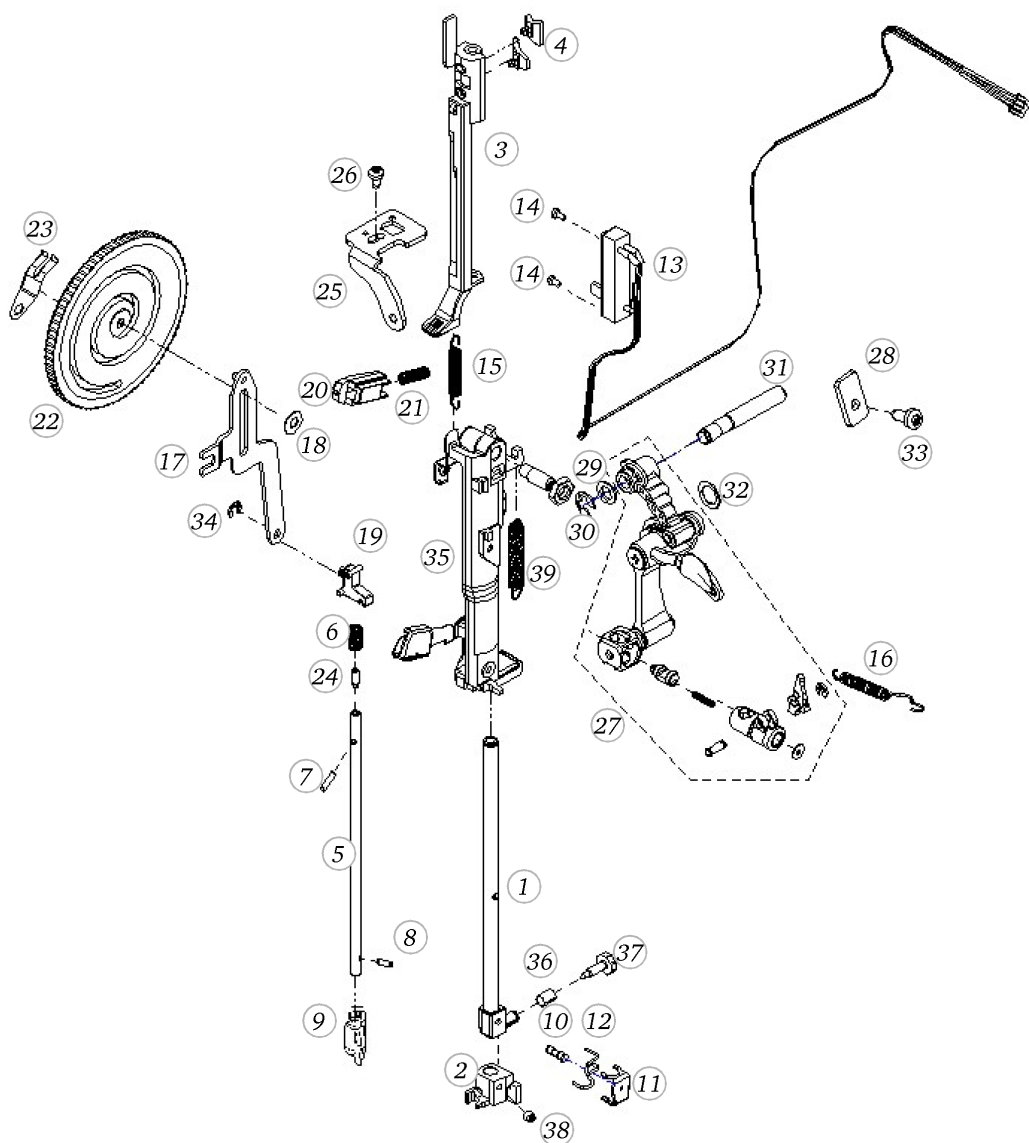

Pos	Item number	Description
1	0082087203	NEEDLE BAR CPL. RL
2	0075637300	Guide Assembled
3	0306445100	Thread-up Support
4	0306495000	Curve Inset
5	0075747200	Threader Device Cpl.
6	0075965000	Druckfeder -
7	24105643++	Parallel Pin Hardened 2h6x12 BN 858
8	0082395011	Spiral Spring Pin 2x6 ISO 8750 - BN874 Art-No. 1323334
9	0337927100	Threader Head Packed Semi-automatic
10	0082115002	PIN Ø2.20
11	0315025000	Clamp
12	0315035100	THREAD GUIDE
13	0230577000	SLIDE POTENTIOMETER CPL
14	0032465020	SCREW M2X4
15	0075315200	Spring
16	0303575200	SPRING
17	0310867000	PRESSURE LEVER CPL
18	23101103++	NYLON WASHER
19	0310885000	SPRING SLIDE
20	0311315000	INDEX SLIDE
21	0315455000	SPRING
22	0310905000	ADJUSTING WHEEL
23	322109031+	FASTENING SPRING
24	20150113++	Hexagon Socket Set Screw M3x8
25	0310185000	CONNECTING PLATE
26	0078865033	Socket Pan Head Thread Forming Screws M3x8 DIN7500 - BN13916 Art-No. 2027534
27	0088827200	TAKE-UP LEVER SET
28	0049205000	CLAMP
29	23001213++	Flat Washer d6.2xD10xs1
30	23501753++	Circlip For Shafts d1 5 DIN6799 - BN809 Art-No.1284665
31	0088205000	BOLT