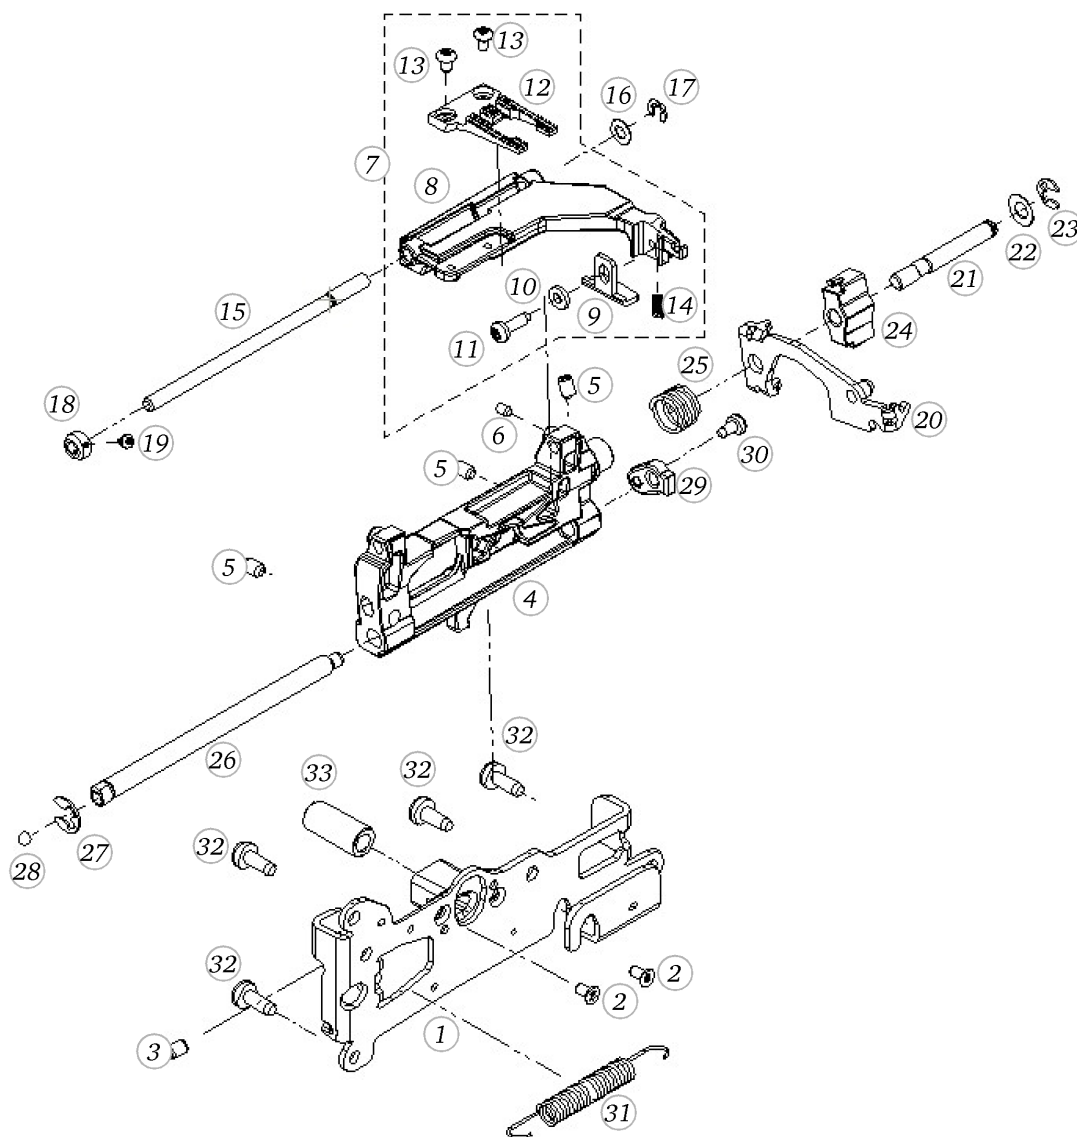

Feed dog unit

Pos	Item number	Description
1	0309337101	SUPPORT SHEET CPL
2	0302345032	SCREW
3	0078665041	Hexalobular Socket Set Screws M4x4 ISO 4026 - BN11493 Art-No. 3060207
4	0000245600	FEED DOG FORK
5	0078665043	Hexalobular Socket Set Screws M4x6 ISO 4026 - BN11493 Art-No. 3060208
6	0078665031	Hexalobular Socket Set Screws M3x4 ISO 4026 - BN11493 Art-No. 3060200
7	0309867001	FEED DOG SUPPORTER
8	0309865000	FEED DOG SUPPORTER
9	0000785200	ADJUSTING PLATE
10	22952113++	Washer 3.2/7x1.5 black finished
11	0078865035	Socket Pan Head Thread Forming Screws M3x10 DIN7500 - BN13916 Art-No. 2027550
12	0312315100	FEED DOG 9MM
13	0032465008	Socket Button Head Screws M3x4.5 screw head after BN6404
14	25524003++	Compression Spring De= 3,2 L0=7 d=0,45
15	0302015000	SLIDING AXLE
16	22954983++	Shim Rings 4x0.5 DIN988 - BN1976 Art-No. 3059655
17	23501153++	Circlips For Shafts d1 3.2 DIN6799 - BN809 Art-No.1284649
18	0011217001	Adjusting Ring Cpl with 1 screw
19	20500353++	Cylinder Head Screw M2x2.5
20	0078047200	THRUST REVERSER CPL.
21	0078075000	BOLT
22	23100203++	Flat Washer d5.2-10x0.5
23	23501453++	Circlips For Shafts d1 4 DIN6799 - BN809 Art-No.1284657
24	0078065100	Swing Bearing
25	0079055000	SPRING
26	0049695100	ECCENTRIC SHAFT