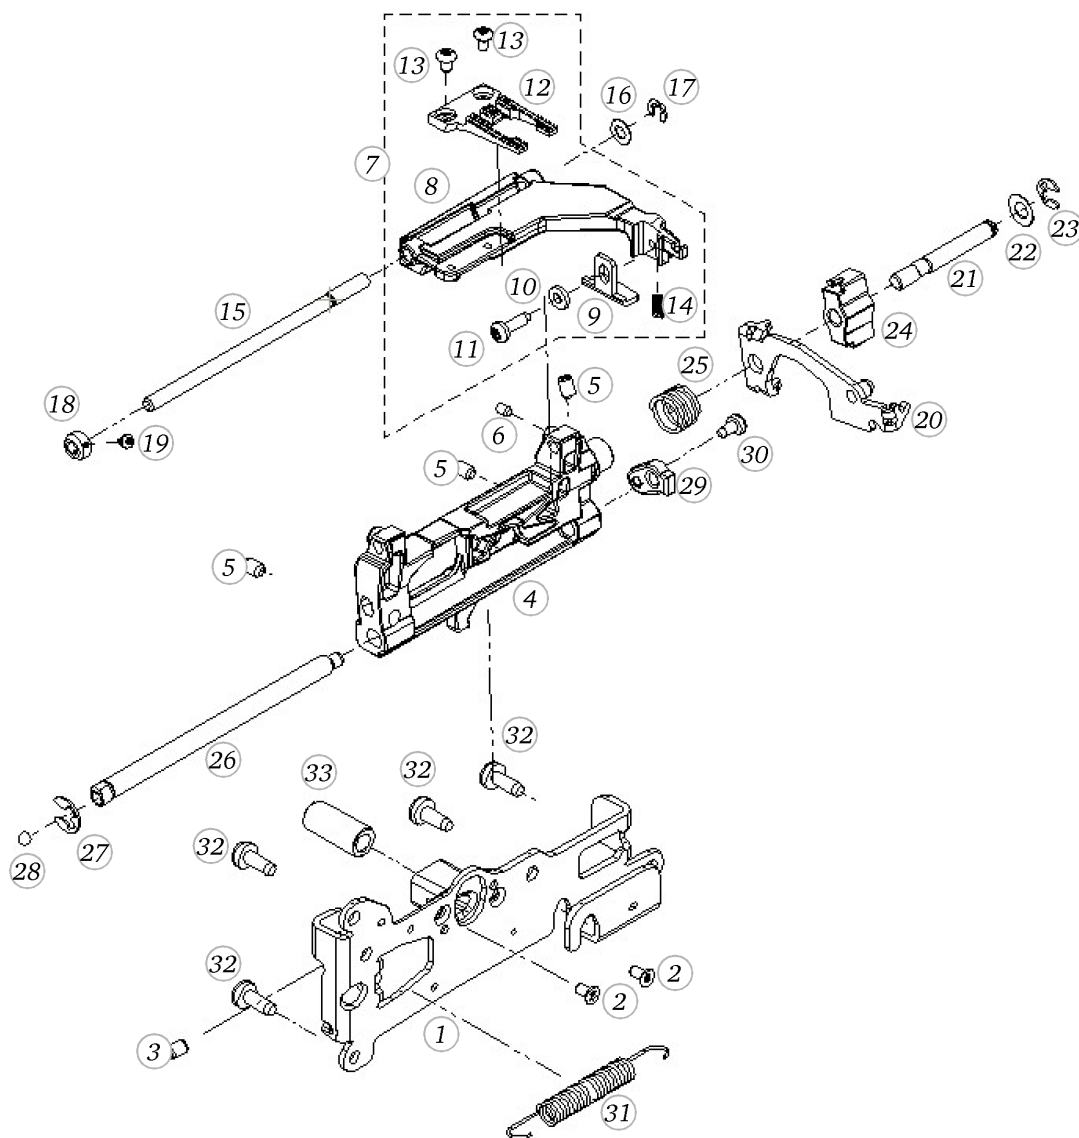

BERNINA artista 640

Feed dog unit

Pos	Item number	Description
27	23501753++	Circlip For Shafts d1 5 DIN6799 - BN809 Art-No.1284665
28	0011695002	Steel Ball G40 D4 DIN5401 - BN869 Art-No. 1316281
29	0049975000	BEARING
30	0078865033	Socket Pan Head Thread Forming Screws M3x6 DIN7500 - BN13916 Art-No. 2027534
31	0078905000	SPRING
32	0078865043	Socket Pan Head Thread Forming Screws M4x10 DIN7500 - BN13916 Art-No. 2027593
33	0022905101	BEARING BUSH