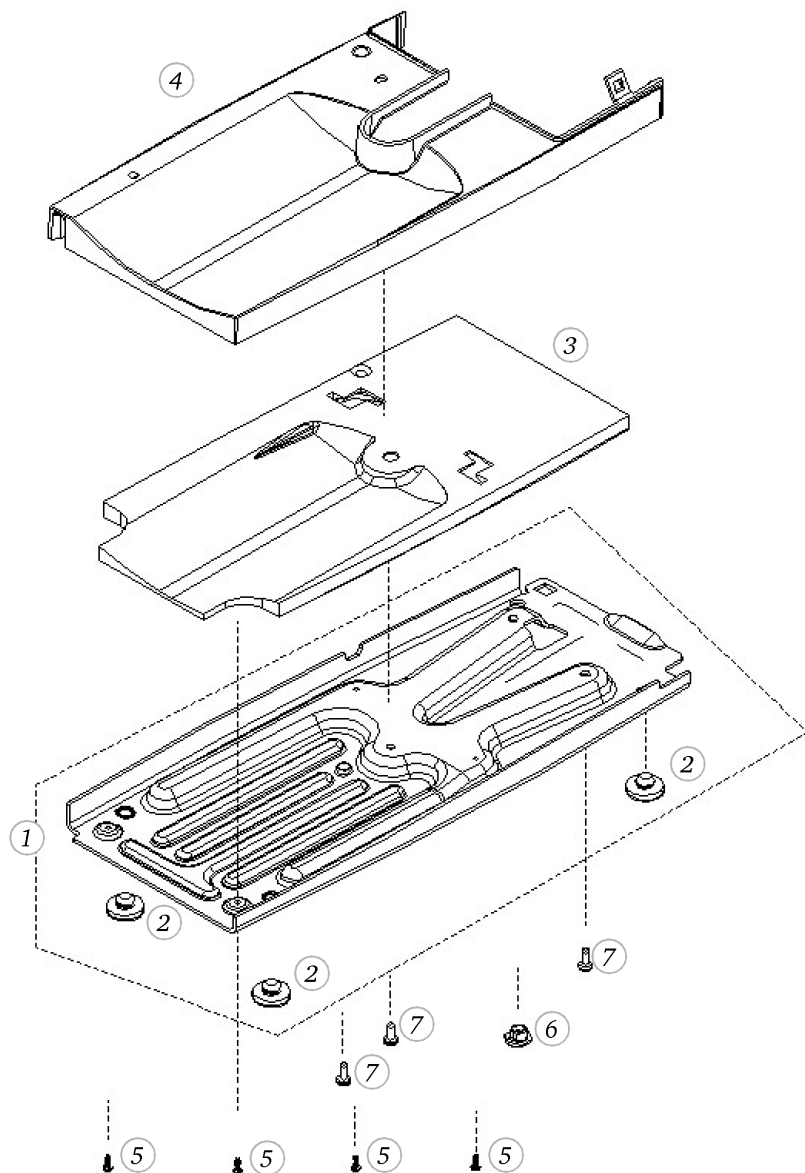

Spare Parts

BERNINA artista 640

Pos	Item number	Description
1	0309645100	CHASSIS MACHINED
2	0300975101	STITCH PLATE FRAME
3	0310295100	METAL SUPPORT
4	0026045200	SPECIAL BOLT
5	0010475101	PRESSURE PLATE
6	23225753++	Curved Spring Washers M3 DIN 137 A - BN795 Art-No. 1280317
7	22502313++	HEXAGONAL NUT
8	0078865043	Socket Pan Head Thread Forming Screws M4x10 DIN7500 - BN13916 Art-No. 2027593
9	0310517001	STITCHPLATE/STANDARD CPL
9	0335467103	STITCHPLATE/STANDRAD CPL
10	0078755200	Clip
10	0078755300	Clip
11	20500223++	Slotted Machine Screw M2x1.8 nickel-plated
12	0316405000	BUFFER FOR FREE ARM A=115
13	0078795100	AXLE
14	23500853++	Circlips For Shafts d1 2.3 DIN6799 - BN809 Art-No.1284630
15	0078885043	Button Head Screw Torx Dt M4x10

Chassis (Millimeter)

Pos	Item number	Description
1	0309645100	CHASSIS MACHINED
2	0300975101	STITCH PLATE FRAME
3	0310295100	METAL SUPPORT
4	0026045200	SPECIAL BOLT
5	0010475101	PRESSURE PLATE
6	23225753++	Curved Spring Washers M3 DIN 137 A - BN795 Art-No. 1280317
7	22502313++	HEXAGONAL NUT
8	0078865043	Socket Pan Head Thread Forming Screws M4x10 DIN7500 - BN13916 Art-No. 2027593
9	0335467003	STITCHPLATE/STANDRAD-CPL
9	0335467103	STITCHPLATE/STANDRAD CPL
10	0078755200	Clip
10	0078755300	Clip
11	20500223++	Slotted Machine Screw M2x1.8 nickel-plated
12	0316405000	BUFFER FOR FREE ARM A=115
13	0078795100	AXLE
14	23500853++	Circlips For Shafts d1 2.3 DIN6799 - BN809 Art-No.1284630
15	0078885043	Button Head Screw Torx Dt M4x10

Base plate

Pos	Item number	Description
1	0310057000	BASEPLATE ASSEM
2	0003445000	RUBBER FOOT
3	0316125200	INSULATION MAT
4	0309165300	BASEPLATE COVER
5	0329905022	Delta Pt Round Washer Head Screw With Torx 3x 8
6	0003597000	Adjusting Nut Cpl
7	0078865054	SCREW TORX DUOTAPTITE