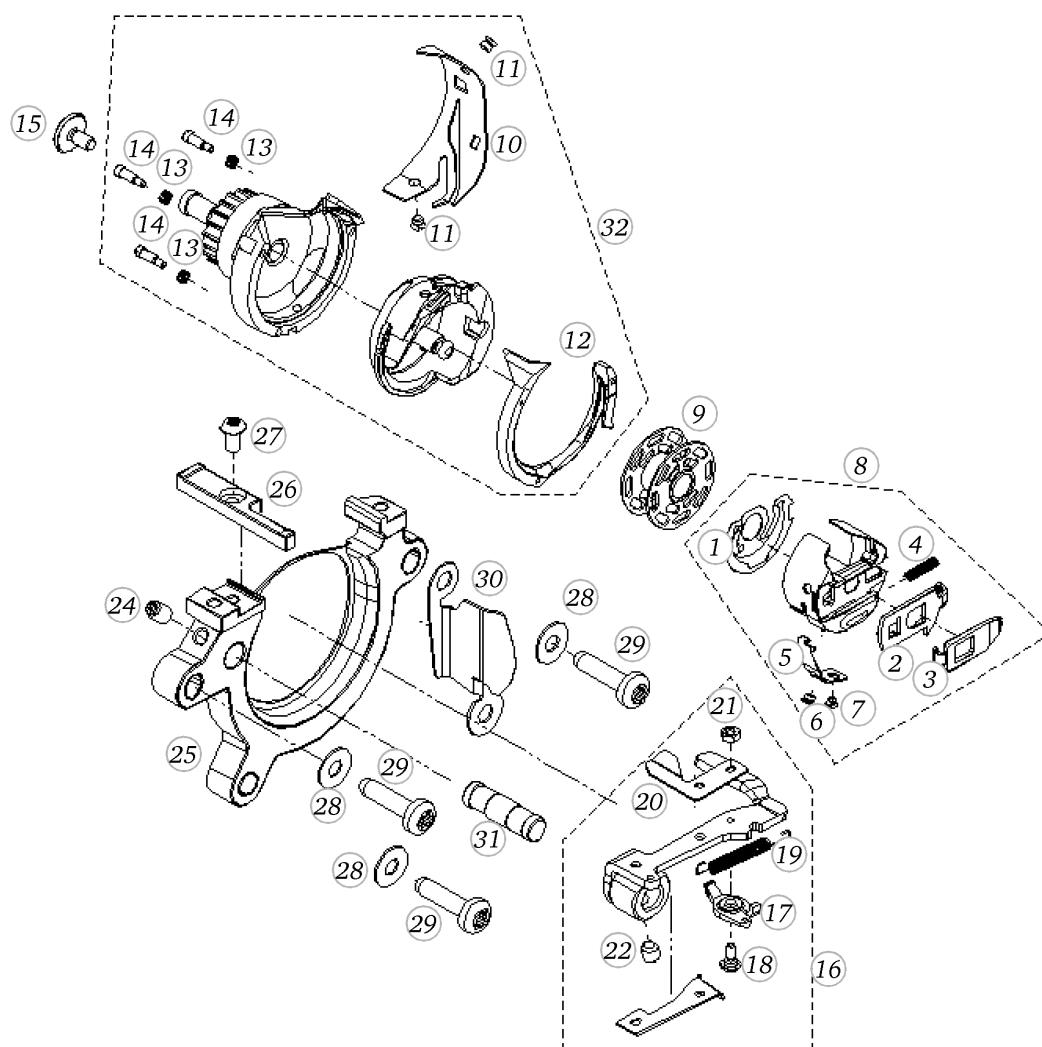

BERNINA artista 640

Hook driver

Pos	Item number	Description
1	0060695310	STOP SPRING C
2	0031575110	BOBBIN CASE LATCH
3	0031585110	BOBBIN CASE LATCH
4	0310065000	SPRING
5	0063105210	SPRING C
6	0063115010	SCREW C
7	0063425040	SCREW-G
7	0362115000	TENSION SPRING FAST. SCREW M-C
8	0060687810	BOBBIN CASE CPL.
9	0060265300	BOBBIN METAL
10	0306845200	THREAD PROTECTION
11	0023845211	SCREW
12	0307335000	THREAD DEFLECTOR
13	0023865100	SPRING
14	0069105000	SCREW
15	0017205200	LOW-HEAD-SCREW-M3
15	0017205300	Thru Head Screw
16	0328037000	BOBBIN CASE STOP SPARE PART
17	0023945100	SUPPORT
18	0023955200	cylindrical screw
19	0023935000	SPRING
20	0322075000	LOOP GUIDANCE PLATE
21	22500223++	Hex Nuts 0,8d M2 DIN934 - BN109 Art-No. 1088221
22	0078665041	Hexalobular Socket Set Screws M4x4 ISO 4026 - BN11493 Art-No. 3060207
24	0078665043	Hexalobular Socket Set Screws M4x6 ISO 4026 - BN11493 Art-No. 3060208
25	0309347000	NEEDLE PLATE SUPPORT
26	0310285000	NEEDLE PLATE SUPPORT
27	0032465110	Socket Button Head Screws M3x 6 ISO 7380-1 - BN6404 Art-No. 1982990
28	22953723++	Washer d4.1xD10xs0.5
29	0078865045	Socket Pan Head Thread Forming Screws M4x16 DIN7500 - BN13916 Art-No. 2027615