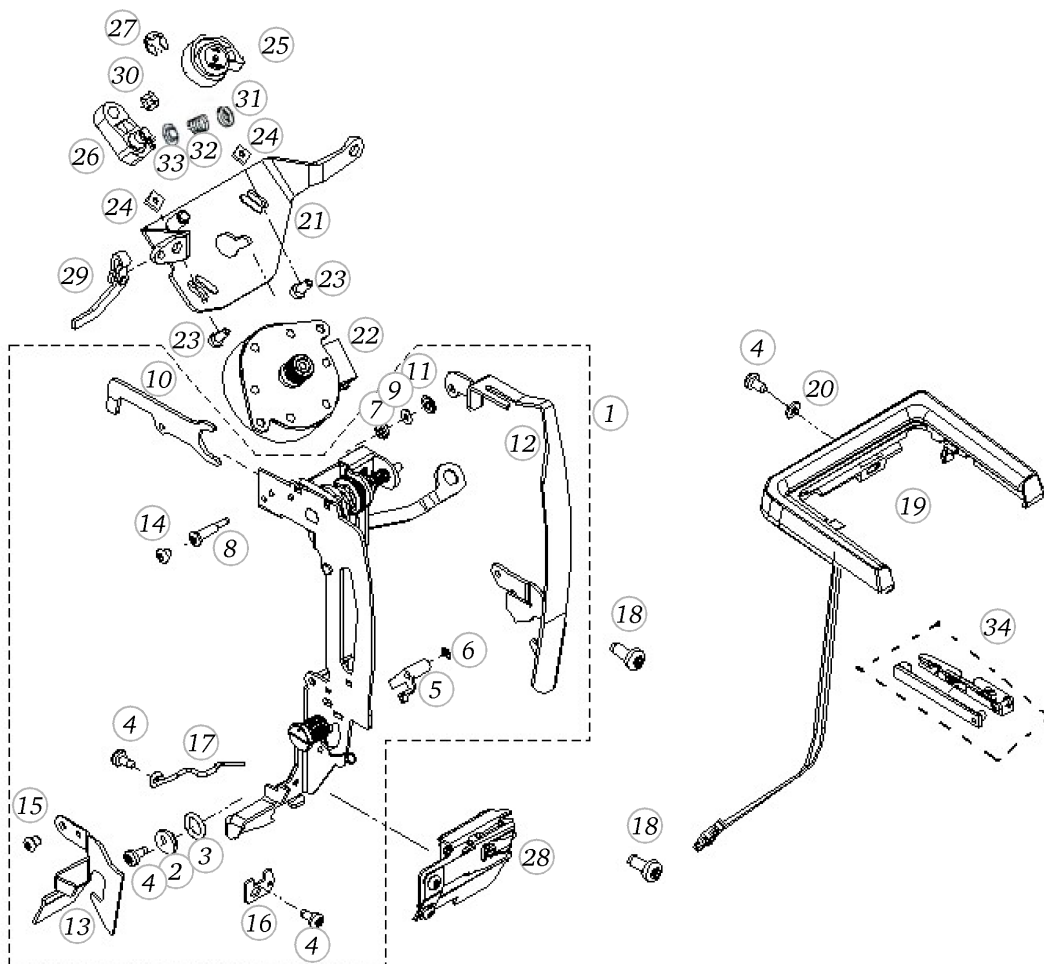

BERNINA artista 640

Take up lever and sewing light

Pos	Item number	Description
1	0309527300	TAKE UP LEVER COVER CPL
2	0048355000	Excenter
3	0030735004	O-ring Seal D6.75/d1.78 60±5 IRHD NBR 60,5 / P 60 A+P Ref.Nr. OR 106
4	0078865033	Socket Pan Head Thread Forming Screws M3x6 DIN7500 - BN13916 Art-No. 2027534
5	0310175100	Controlling Flag
6	23500553++	Circlips For Shafts d1 1.5 DIN6799 - BN809 Art-No.1284614
7	22502013++	Hex Jam Nut M3 Din439b
8	0300295100	ADJUSTING SCREW
9	22950313++	Washer d2.5 x D6 x s0.5
10	0049325200	RELEASE FORK
11	0079135003	Circlip d3 2 Quicklock - BN833 Art-No.1292811
12	0309915000	TAKE-UP-LEVER COVER
13	0309925100	COVER REGULATOR
14	0032465109	Socket Button Head Screws M3x3 ISO 7380-1 - BN6404 Art-No. 3645748
15	0032465007	Socket Button Head Screws M3x 4 ISO 7380-1 - BN6404 Art-No. 3148111
16	0082855003	Z-Z LIMITING
17	0309315000	THREAD HOOK
18	0078865043	Socket Pan Head Thread Forming Screws M4x10 DIN7500 - BN13916 Art-No. 2027593
19	0306837400	CFL-SEWING LIGHT CPL.
20	22951923++	Flat Washer d3.2/D 7xs0.5
21	0309967000	STEP MOTOR BRACKET CPL.
22	0078355007	STEPPING MOTOR SL
23	0077525032	Head Cap Screw Torx M3x8 ISO 14580 - BN4850 Art-No. 1145932
24	22683623++	4 SIDED NUT
25	0087605200	SPIRAL CURVE
26	0087595000	CONTROL LEVER