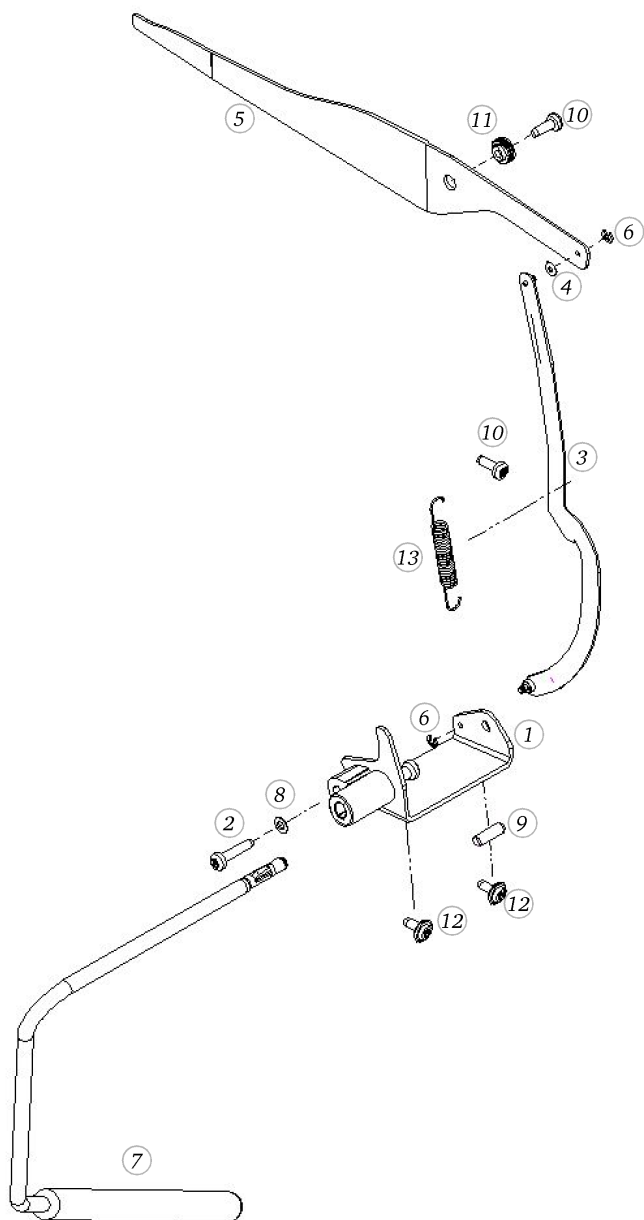

BERNINA artista 640

Knee lifter (FHS) Free Hand system

Pos	Item number	Description
1	0308607000	FHS BEARING SHEET CPL
2	0078865046	Socket Pan Head Thread Forming Screws M4x20 DIN7500 - BN13916 Art-No. 3070342
3	0310607000	CONNECTING STRAP CPL
4	22951923++	Flat Washer d3.2/D 7xs0.5
5	0308885000	SEESAW
6	23500853++	Circlips For Shafts d1 2.3 DIN6799 - BN809 Art- No.1284630
7	0016357700	Knee Lifter Lever Cpl.
8	22954683++	Flat Washer M4 DIN 433 - BN726 Art-No. 1269577
9	0082255003	CYLINDRICAL PIN Ø5-h8x16
10	0078885043	Button Head Screw Torx Dt M4x10
11	0077675100	Eccentric
12	0078865044	Socket Pan Head Thread Forming Screws M4x12 DIN7500 - BN13916 Art-No. 2027607
13	0078905000	SPRING