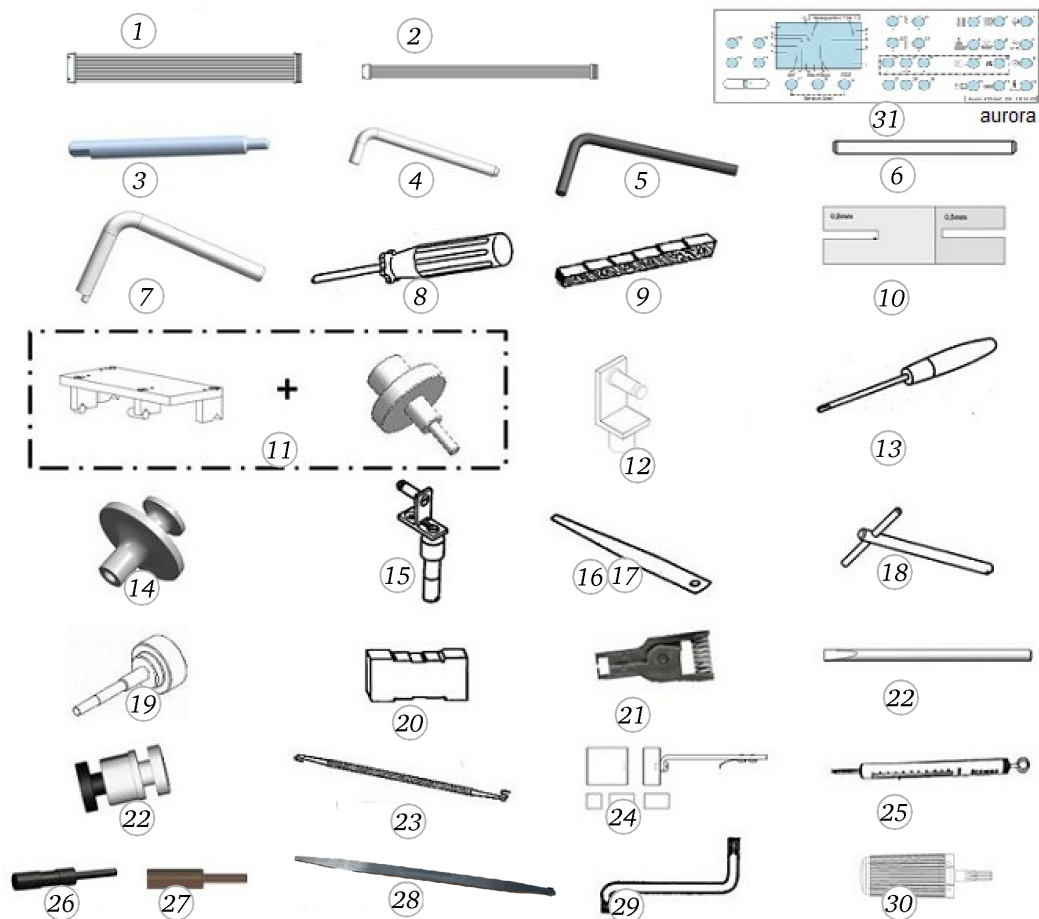

BERNINA artista 640

Gauges (aurora + arista 630-640)

Pos	Item number	Description
1	0311345001	CABLE CPL 30-POL L=500+/-5
2	0230545001	CABLE CPL 10-POL L=500 +/-5
3	0304305001	ADJUSTING PIN L=45
4	0013565000	SPEC. GAUGE
5	0027335000	Pin-tool
6	0079375000	ADJUSTING GAUGE
7	0315635000	EXCENTER ADJ.TOOL
8	0013617000	BUTTON-HOLE ECC. KEY
9	398031133+	Adjusting Tool Sewing Foot
10	398026131+	ADJUSTING T00LS
11	0320517000	SET GAUGE
12	0065437001	CORNER W.WEIGHT
13	398097030+	ADJUSTING KEY
14	0067657100	GAUGE CPL.
15	0013587000	WEIGHT
16	398022030+	0.3 MM FEELER GAUGE
17	398111030+	TRACE GAUGE 0.15 MM
18	0013577000	ADJUSTING TOOL CPL.
19	7327027000	CONICAL GAUGE
20	398024031+	FEED DOG HIGH GAUGE
21	0329485000	Extractor Eeprom
22	0319355000	Plug Tamping Tool
22	0319397000	BOBBIN WINDER DEVICE BERNINA
23	398112030+	Spring-hook
24	0087097200	SETTING WEIGHT-SET
25	0060385000	spring balance 100gr.
26	7341015000	GAUGE THREADER-HEAD
27	0308835000	GAUGE L = 26
28	398083030+	FITTING TOOL
29	0079935000	ADJUSTING KEY
30	0304755100	Screwdriver Torx T10
31	0312165000	SERVICEPANEL OM