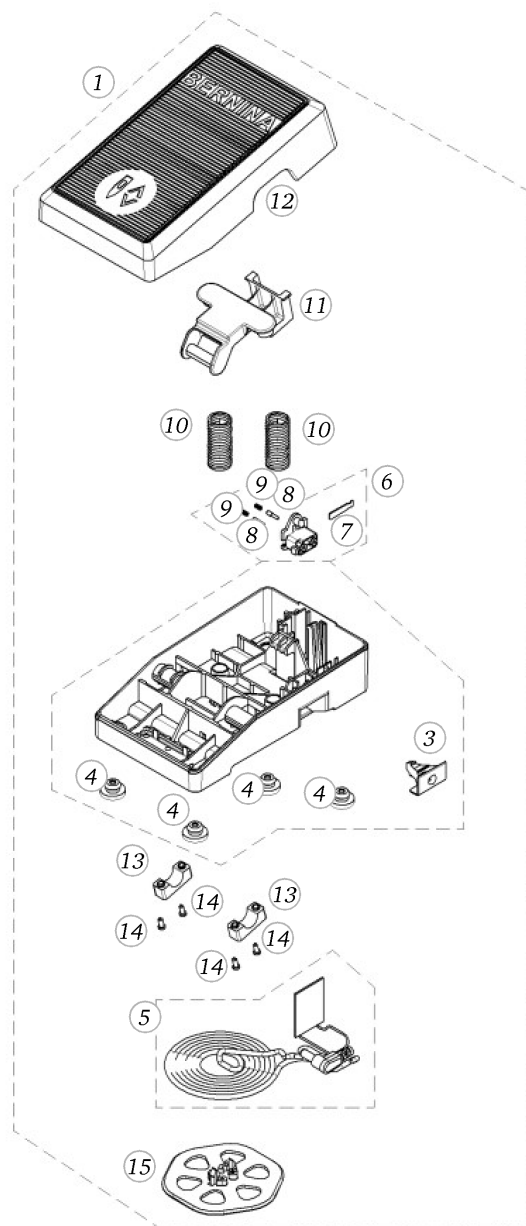

BERNINA artista 640

Front cover

Pos	Item number	Description
32	0311345000	CABLE CPL
33	0311355001	FLAT FLEXIBLE CABLE
34	22954113++	Flat Washers 4.2/9x1 black
35	0321337000	THREAD CUTTER CPL

Pos	Item number	Description
1	0324327000	REAR COVER ASS.ASA
2	0300725000	Bumpons
3	0049017012	HANDLE CPL
4	0315805000	CONCLUSION CAP
5	0302095100	BOLT
6	0049025101	SPOOL SUPPORT
7	0011695000	steel ball G40
8	0325815000	SPRING
9	0303355000	SPOOL SUPPORT PIN TURNING
10	0309667400	thread guide cpl.
11	0329895011	delta pt pan head screw with torx 3x 8
12	0048497200	BOBBIN WINDER THREAD TENSION CPL.
13	23501153++	Circlips For Shafts d1 3.2 DIN6799 - BN809 Art-No.1284649
14	0310495000	EYE HOOK
15	0014665000	DAMPING SHEET
16	0316145100	INSULATION MAT
17	0078865045	Socket Pan Head Thread Forming Screws M4x16 DIN7500 - BN13916 Art-No. 2027615
18	0302195001	TORX SCREW DT

Pos	Item number	Description
1	0309195000	PRINT COVER
2	1027957001	SMPS cpl. B5xx
2	1027957101	Power supply cpl. B5xx (LUN)
3	0304745000	I/O-switch vertically
4	0304735000	POWER INLET
5	0329895011	delta pt pan head screw with torx 3x 8
6	0329905023	Delta Pt Round Washer Head Screw With Torx M3x10
7	0230447100	Cable Cpl.