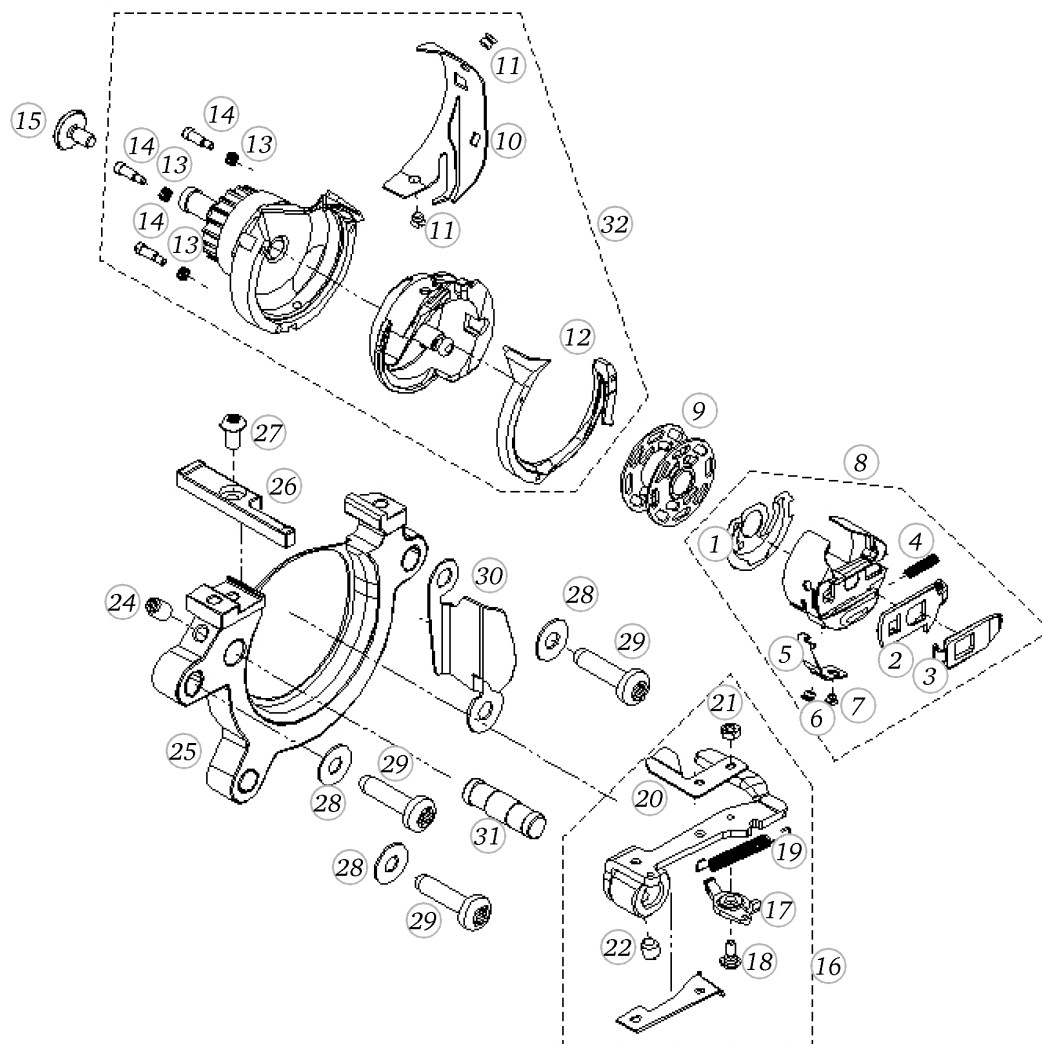

BERNINA artista 640

Hook driver

Pos	Item number	Description
30	0314545000	COVER PLATE
31	0320055200	BOLT
32	0060767203	ROTARY HOOK CPL. 9MM
32	0060767703	ROTARY HOOK CPL.9MM