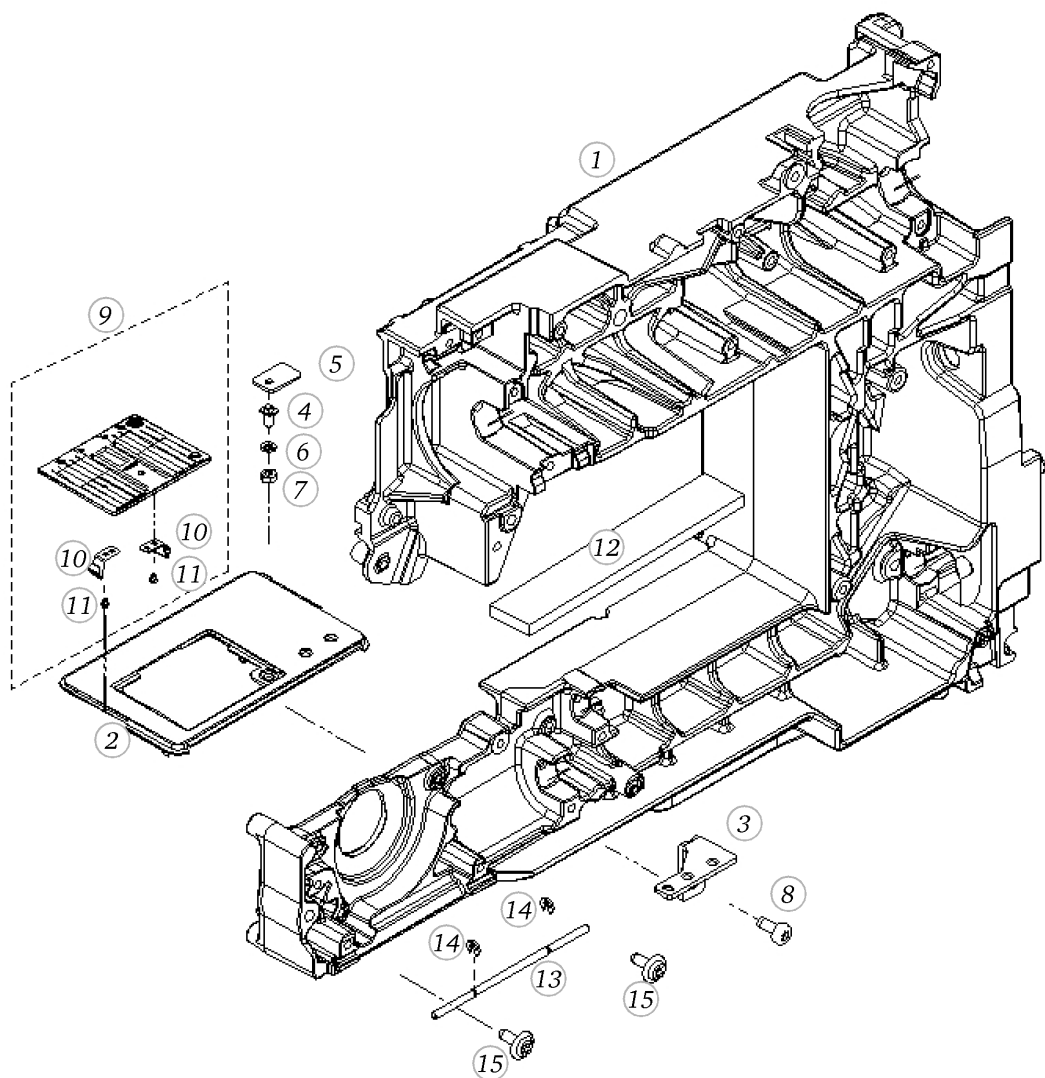

Spare Parts

BERNINA artista 640

Pos	Item number	Description
1	0309645100	CHASSIS MACHINED
2	0300975101	STITCH PLATE FRAME
3	0310295100	METAL SUPPORT
4	0026045200	SPECIAL BOLT
5	0010475101	PRESSURE PLATE
6	23225753++	Curved Spring Washers M3 DIN 137 A - BN795 Art-No. 1280317
7	22502313++	HEXAGONAL NUT
8	0078865043	Socket Pan Head Thread Forming Screws M4x10 DIN7500 - BN13916 Art-No. 2027593
9	0310517001	STITCHPLATE/STANDARD CPL
9	0335467103	STITCHPLATE/STANDRAD CPL
10	0078755200	Clip
10	0078755300	Clip
11	20500223++	Slotted Machine Screw M2x1.8 nickel-plated
12	0316405000	BUFFER FOR FREE ARM A=115
13	0078795100	AXLE
14	23500853++	Circlips For Shafts d1 2.3 DIN6799 - BN809 Art-No.1284630
15	0078885043	Button Head Screw Torx Dt M4x10

Chassis (Millimeter)

Pos	Item number	Description
1	0309645100	CHASSIS MACHINED
2	0300975101	STITCH PLATE FRAME
3	0310295100	METAL SUPPORT
4	0026045200	SPECIAL BOLT
5	0010475101	PRESSURE PLATE
6	23225753++	Curved Spring Washers M3 DIN 137 A - BN795 Art-No. 1280317
7	22502313++	HEXAGONAL NUT
8	0078865043	Socket Pan Head Thread Forming Screws M4x10 DIN7500 - BN13916 Art-No. 2027593
9	0335467003	STITCHPLATE/STANDRAD-CPL
9	0335467103	STITCHPLATE/STANDRAD CPL
10	0078755200	Clip
10	0078755300	Clip
11	20500223++	Slotted Machine Screw M2x1.8 nickel-plated
12	0316405000	BUFFER FOR FREE ARM A=115
13	0078795100	AXLE
14	23500853++	Circlips For Shafts d1 2.3 DIN6799 - BN809 Art-No.1284630
15	0078885043	Button Head Screw Torx Dt M4x10

Base plate

Pos	Item number	Description
1	0310057000	BASEPLATE ASSEM
2	0003445000	RUBBER FOOT
3	0316125200	INSULATION MAT
4	0309165300	BASEPLATE COVER
5	0329905022	Delta Pt Round Washer Head Screw With Torx 3x 8
6	0003597000	Adjusting Nut Cpl
7	0078865054	SCREW TORX DUOTAPTITE