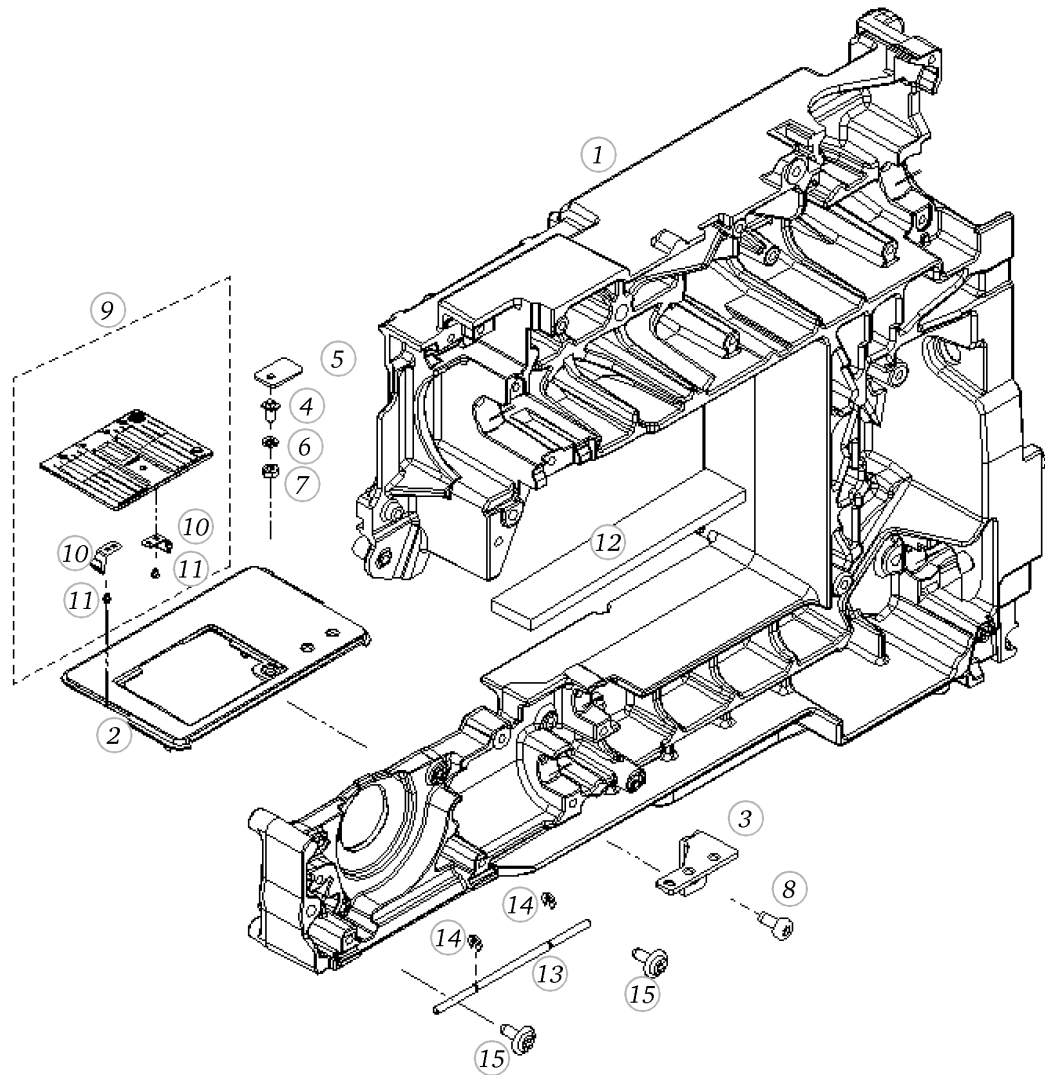

Spare Parts

BERNINA artista 640

Pos	Item number	Description
1	0309645100	CHASSIS MACHINED
2	0300975101	STITCH PLATE FRAME
3	0310295100	METAL SUPPORT
4	0026045200	SPECIAL BOLT
5	0010475101	PRESSURE PLATE
6	23225753++	Curved Spring Washers M3 DIN 137 A - BN795 Art-No. 1280317
7	22502313++	HEXAGONAL NUT
8	0078865043	Socket Pan Head Thread Forming Screws M4x10 DIN7500 - BN13916 Art-No. 2027593
9	0310517001	STITCHPLATE/STANDARD CPL
9	0335467103	STITCHPLATE/STANDRAD CPL
10	0078755200	Clip
10	0078755300	Clip
11	20500223++	Slotted Machine Screw M2x1.8 nickel-plated
12	0316405000	BUFFER FOR FREE ARM A=115
13	0078795100	AXLE
14	23500853++	Circlips For Shafts d1 2.3 DIN6799 - BN809 Art-No.1284630
15	0078885043	Button Head Screw Torx Dt M4x10

Chassis (Millimeter)

Pos	Item number	Description
1	0309645100	CHASSIS MACHINED
2	0300975101	STITCH PLATE FRAME
3	0310295100	METAL SUPPORT
4	0026045200	SPECIAL BOLT
5	0010475101	PRESSURE PLATE
6	23225753++	Curved Spring Washers M3 DIN 137 A - BN795 Art-No. 1280317
7	22502313++	HEXAGONAL NUT
8	0078865043	Socket Pan Head Thread Forming Screws M4x10 DIN7500 - BN13916 Art-No. 2027593
9	0335467003	STITCHPLATE/STANDRAD-CPL
9	0335467103	STITCHPLATE/STANDRAD CPL
10	0078755200	Clip
10	0078755300	Clip
11	20500223++	Slotted Machine Screw M2x1.8 nickel-plated
12	0316405000	BUFFER FOR FREE ARM A=115
13	0078795100	AXLE
14	23500853++	Circlips For Shafts d1 2.3 DIN6799 - BN809 Art-No.1284630
15	0078885043	Button Head Screw Torx Dt M4x10

Base plate

Pos	Item number	Description
1	0310057000	BASEPLATE ASSEM
2	0003445000	RUBBER FOOT
3	0316125200	INSULATION MAT
4	0309165300	BASEPLATE COVER
5	0329905022	Delta Pt Round Washer Head Screw With Torx 3x 8
6	0003597000	Adjusting Nut Cpl
7	0078865054	SCREW TORX DUOTAPTITE