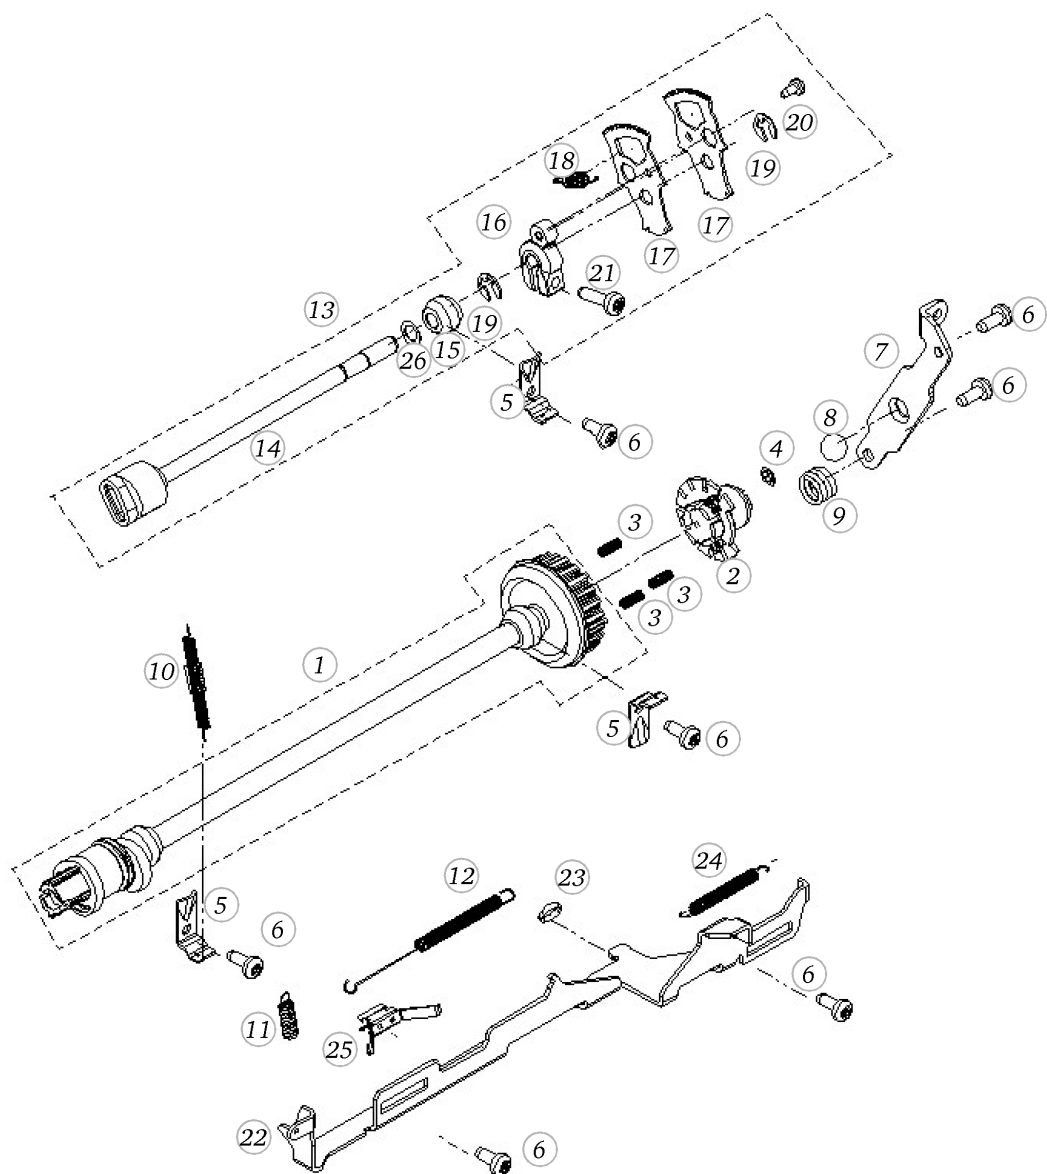

Feed regulation

Pos	Item number	Description
1	0310577000	BASE SHAFT PREM
2	0048305000	CARRIER
3	0049645000	SPRING
4	0079135003	Circlip d3 2 Quicklock - BN833 Art-No.1292811
5	0078715200	FIXATION PIECE
6	0078865043	Socket Pan Head Thread Forming Screws M4x10 DIN7500 - BN13916 Art-No. 2027593
7	0048285200	THRUST BEARING PLATE
8	0011695003	ball G40 dm10
9	0303625000	SPRING
10	0079187100	Spring Cpl
11	25603003++	TENSION SPRING
12	0309845000	SPRING
13	0078367103	CRANK SHAFT CPL.
14	0078365002	CRANK SHAFT
15	0078235001	Bearing
16	0078035100	STITCH LENGTH CLAMP V180
17	0078015000	TOOTHED SEGMENT
18	0078445000	Tension Spring De=5,0 L0=15,5 d=0,5
18	0343315000	Tension Spring De=6 L0=18,5 d=0,85
19	23501753++	Circlip For Shafts d1 5 DIN6799 - BN809 Art-No.1284665
20	0078865033	Socket Pan Head Thread Forming Screws M3x6 DIN7500 - BN13916 Art-No. 2027534
21	0078865045	Socket Pan Head Thread Forming Screws M4x16 DIN7500 - BN13916 Art-No. 2027615
22	0308995100	FEEDDOG LINKAGE LEVER
23	0030735002	O-ring Seal D4/d2 70ShoreA NBR DIN3771
24	25604303++	TENSION SPRING
25	0315395000	SPRING WASHER
26	0078955031	Synthetic Washer