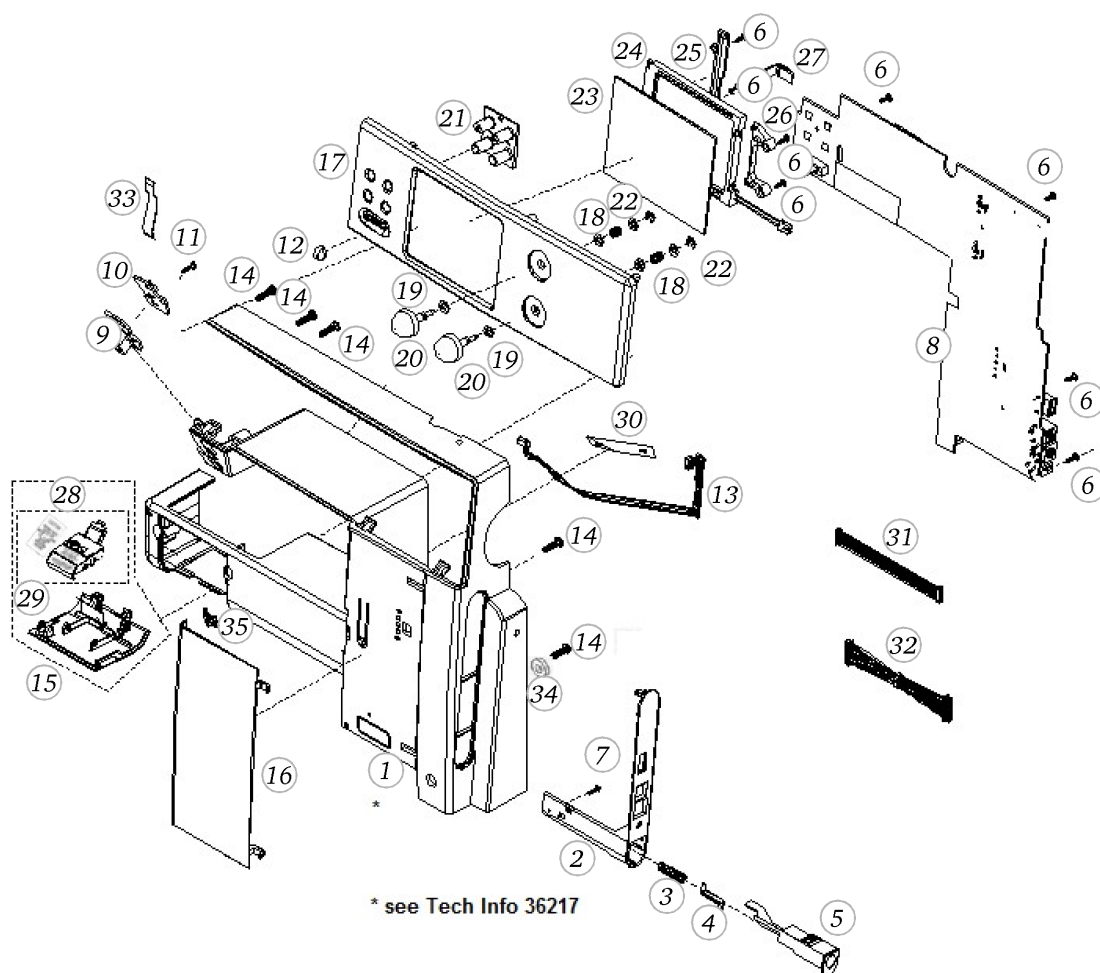

BERNINA artista 640

Front cover

Pos	Item number	Description
1	0338127002	SPARE-SET BIG FRONT COVE
2	0310335201	COVER
3	0321135000	Spring
4	0300965000	SWITCH LEVER
5	0310365000	SWITCH BUTTON
6	0329895001	Delta Pt Pan Head Screw With Torx 2,5x 8
7	0329905013	Delta Pt Round Washer Head Screw With Torx 2.5x10
8	0310627302	S-PRINT KPL 640
9	0310405203	RUBBER PAD RET
10	0310657200	RET-PRINT CPL
11	0023345001	TORX SCREW
12	0311165000	BUTTON
13	0230537107	CABLE CPL. 640
14	0329895034	Delta PT pan head screw
15	0310377201	BOBBIN DOOR CPL WITH UFU
15	0310377301	BOBBIN DOOR CPL
16	0311155105	CHANGE COVER 640
17	0310345100	FACE PLATE
18	25501003++	Spring Mounted
19	0078955021	Synthetic Washer 5,8 x 10 x 1
20	0311135100	BUTTON-630/640
20	0311135200	button
21	0310715100	RUBBER PAD
22	23501453++	Circlips For Shafts d1 4 DIN6799 - BN809 Art- No.1284657
23	0359597100	Spare-set Touch-Screen artista 630 - 640
24	0356957000	SPARE-SET LCD ARTISTA 630/640
25	0310385000	HOLDER
26	0310395000	SUPPORT
27	0311355000	FLAT FLEXIBLE CABLE
28	0331947000	LOWER THREAD MONITOR.SET CPL.
29	0310377302	BOBBIN DOOR CPL RL WITHOUT UFU
30	0320895100	ADHESIVE TAPE
31	0230545000	CABLE 10-POL.CPL.