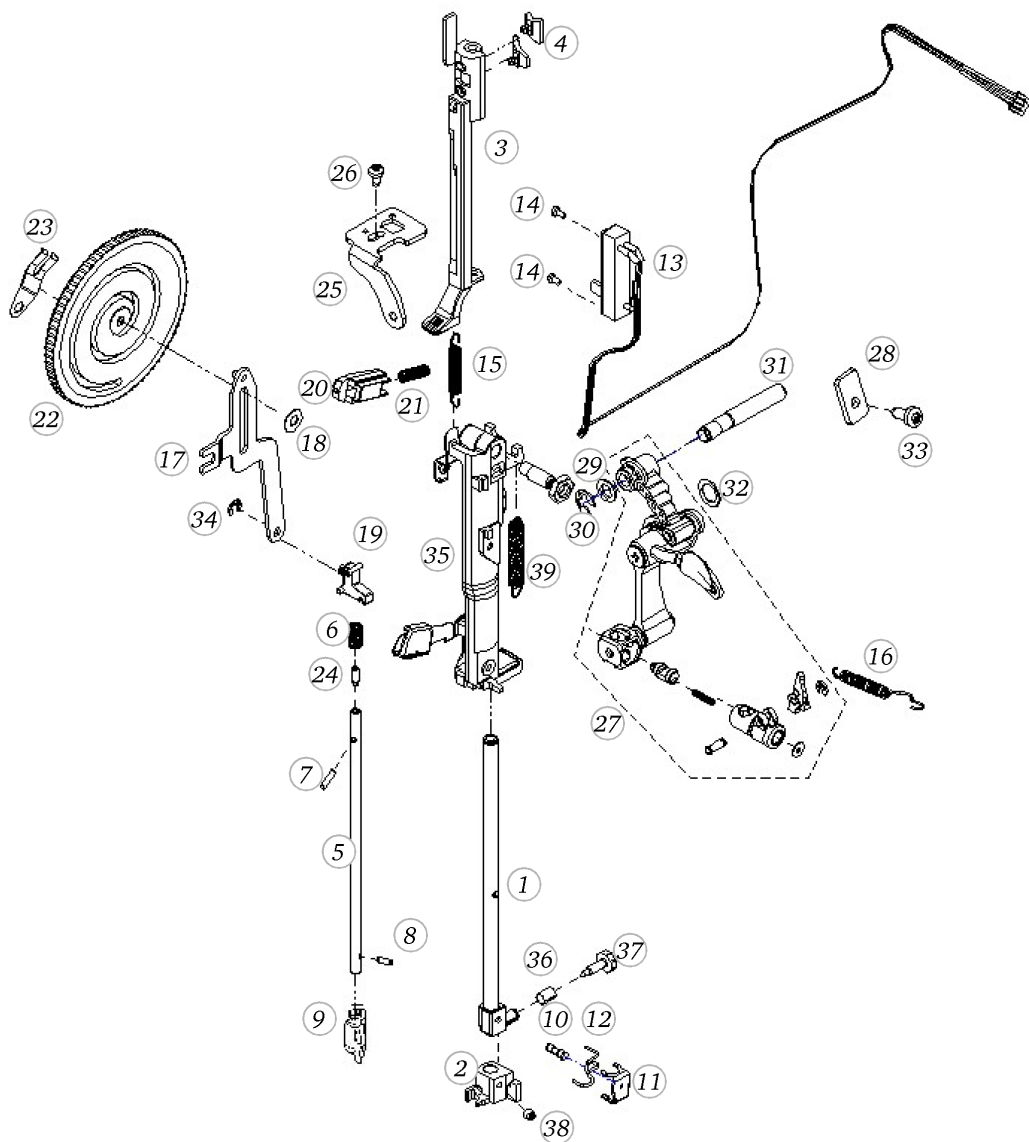

BERNINA artista 640

Support with threading

Pos	Item number	Description
32	22961743++	WASHER
33	0078865043	Socket Pan Head Thread Forming Screws M4x10 DIN7500 - BN13916 Art-No. 2027593
34	23501153++	Circlips For Shafts d1 3.2 DIN6799 - BN809 Art- No.1284649
35	0301057402	NEEDLE BAR SUPPORT WITH ZZ-CONN.
36	0012965200	Spring Husk
37	0082435200	NEEDLECLAMP-SCREW
37	0082435400	Needle Clamp Screw
37	0082435300	Needle-Clamp-Screw
37	0082435400	Needle Clamp Screw
38	0078665041	Hexalobular Socket Set Screws M4x4 ISO 4026 - BN11493 Art-No. 3060207
39	0028525100	Spring