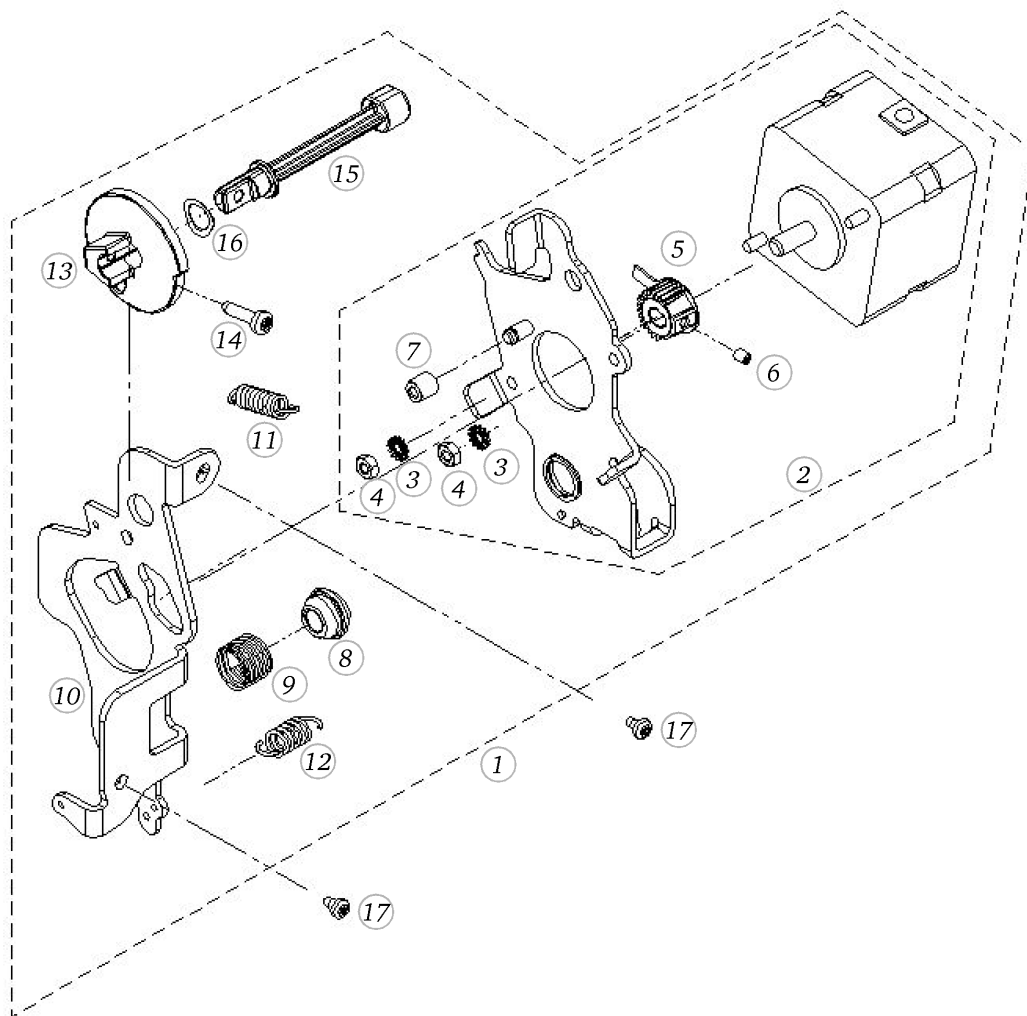

Stitch length motor

Pos	Item number	Description
1	0311477100	STITCH LENGHT ASM
2	0311467000	SM WITH SUPPORT CPL
3	23350353++	SERRATED WASHER 3.2X6X0.4
4	22502313++	HEXAGONAL NUT
5	0078187000	PINION CPL.
6	0078665031	Hexalobular Socket Set Screws M3x4 ISO 4026 - BN11493 Art-No. 3060200
7	0078815000	Absorber
8	0078545000	Bearing
9	0078565000	SPRING
10	0088295200	SUPPORT SHEET
11	25629203++	Spring
12	0306905000	Spring
13	0306755000	Adjusting Cam
14	0078865036	Socket Pan Head Thread Forming Screws M3x12 DIN7500 - BN13916 Art-No. 2027569
15	0310465000	Rotational Connector
16	0089595010	Curved Spring Washer 7.2/10.2x02
17	0078865043	Socket Pan Head Thread Forming Screws M4x10 DIN7500 - BN13916 Art-No. 2027593