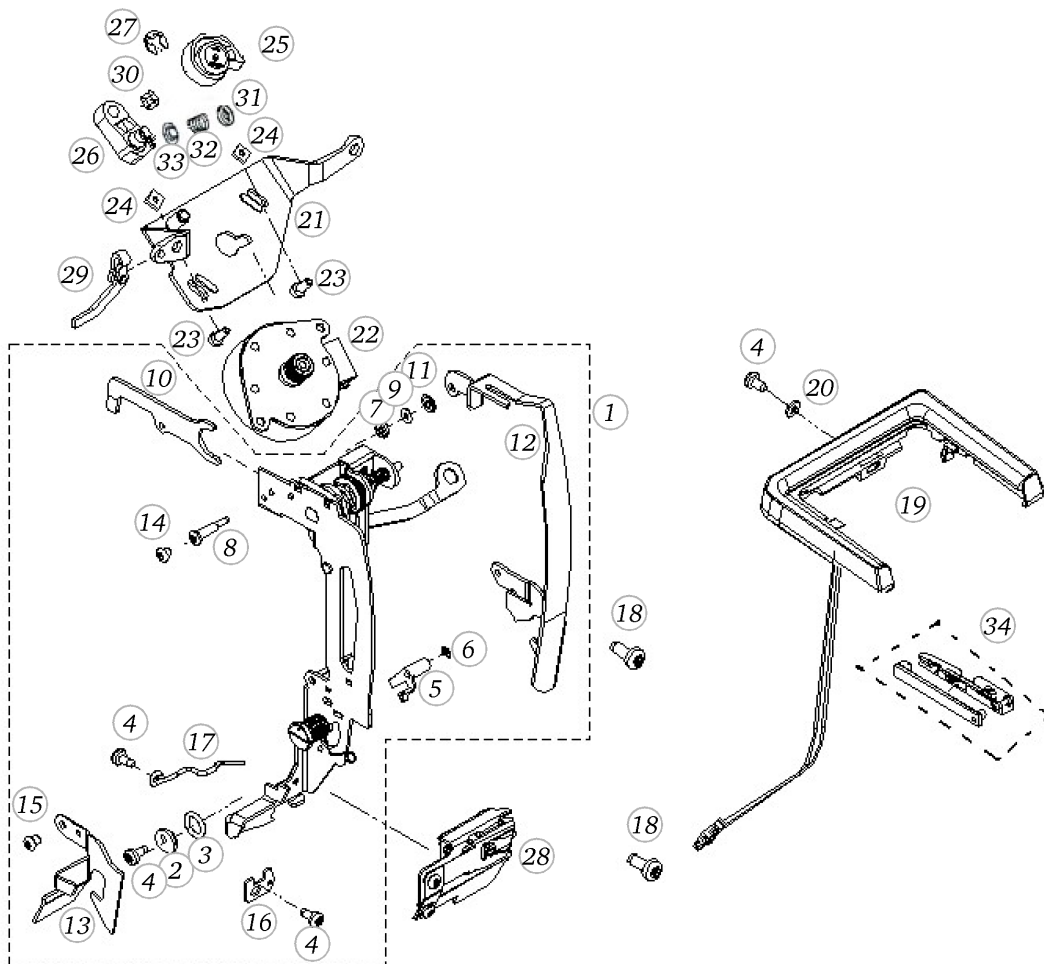

BERNINA artista 640

Take up lever and sewing lig

Pos	Item number	Description
27	23501453++	Circlips For Shafts d1 4 DIN6799 - BN809 Art-No.1284657
28	0319497001	SPARE-SET THREAD-CLAMP C
29	0310545000	SUPPORT
30	0030735001	o-ring seal D4/d1.5 70±5 IRHD NBR 70,5 / 5P DIN3771
31	0007275000	LOCK WASHER 10X5.5X1.5
32	25570303++	PRESSURE SPRING
33	0300155000	WASHER
34	0323797000	THREAD CUTTER CPL